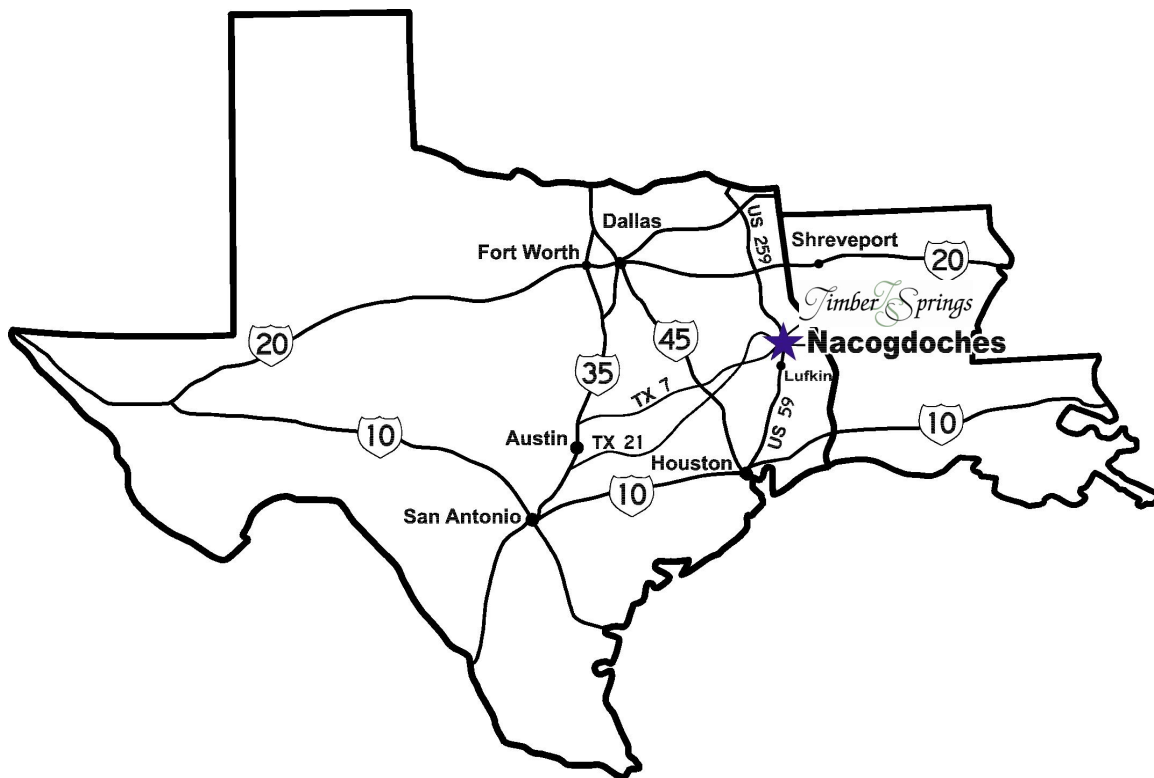

# *Timber Springs*

## **DIRECTIONS:**

Nacogdoches is located off Highway 59, centrally located in East Texas.

**HOUSTON:** north on U.S. 59 until you reach the city of Nacogdoches

**DALLAS:** east on I-20 to U.S. 259 and then drive south to U.S. 59

**SHREVEPORT:** west on I-20 to U.S. 259 and then drive south to U.S. 59.

412 North Street ■ Nacogdoches, TX 75961 ■ 936.564.1322 ■ 800.940.0411  
[www.TimberSprings.net](http://www.TimberSprings.net)