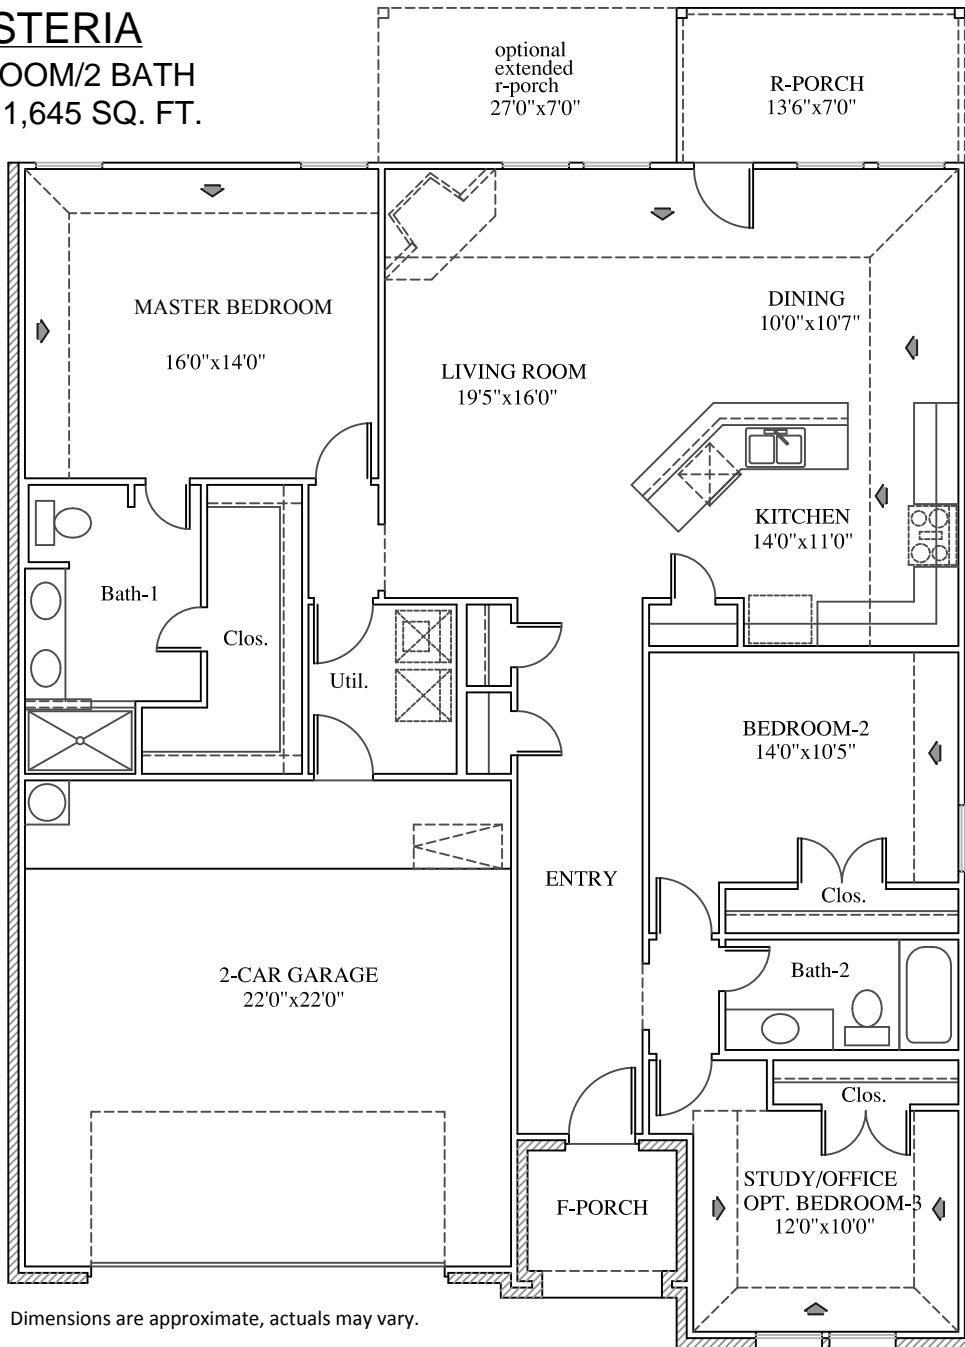

WISTERIA

2 BEDROOM/2 BATH
APPRX. 1,645 SQ. FT.

Dimensions are approximate, actuals may vary.

Timber Springs - For more information please call: (936) 564-1322 or (800) 940-0411