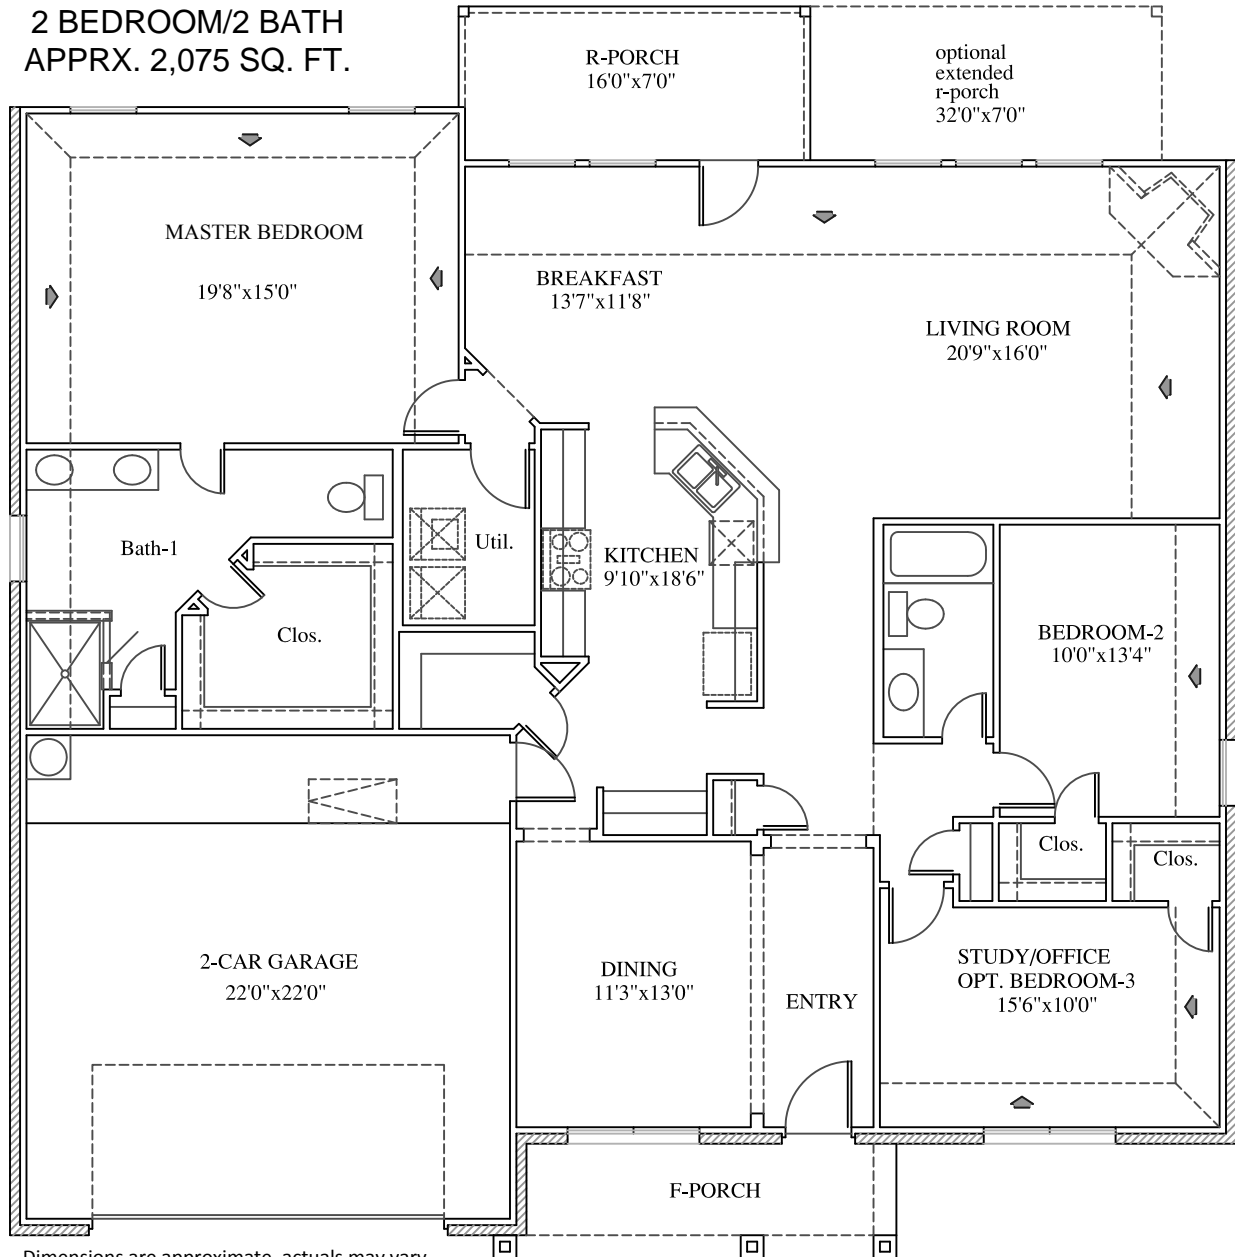

SAGE

2 BEDROOM/2 BATH
APPRX. 2,075 SQ. FT.

Dimensions are approximate, actuals may vary.

Timber Springs - For more information please call: (936) 564-1322 or (800) 940-0411