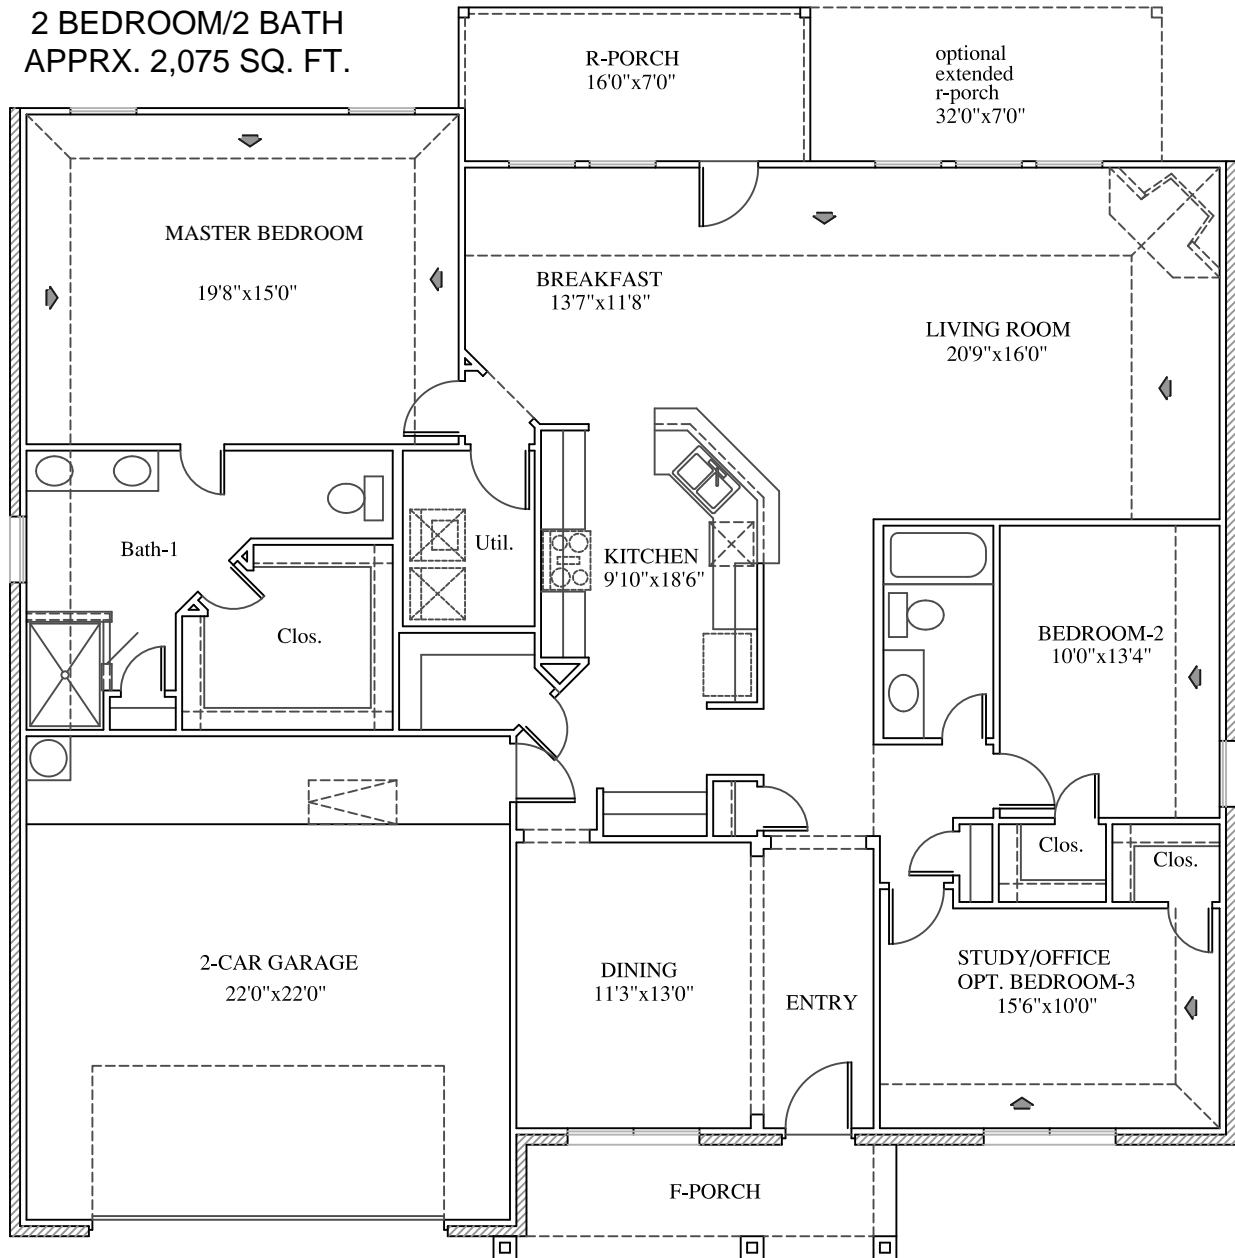

SAGE

2 BEDROOM/2 BATH
APPRX. 2,075 SQ. FT.

Timber Springs - For more information please call: (936) 564-1322 or (800) 940-0411