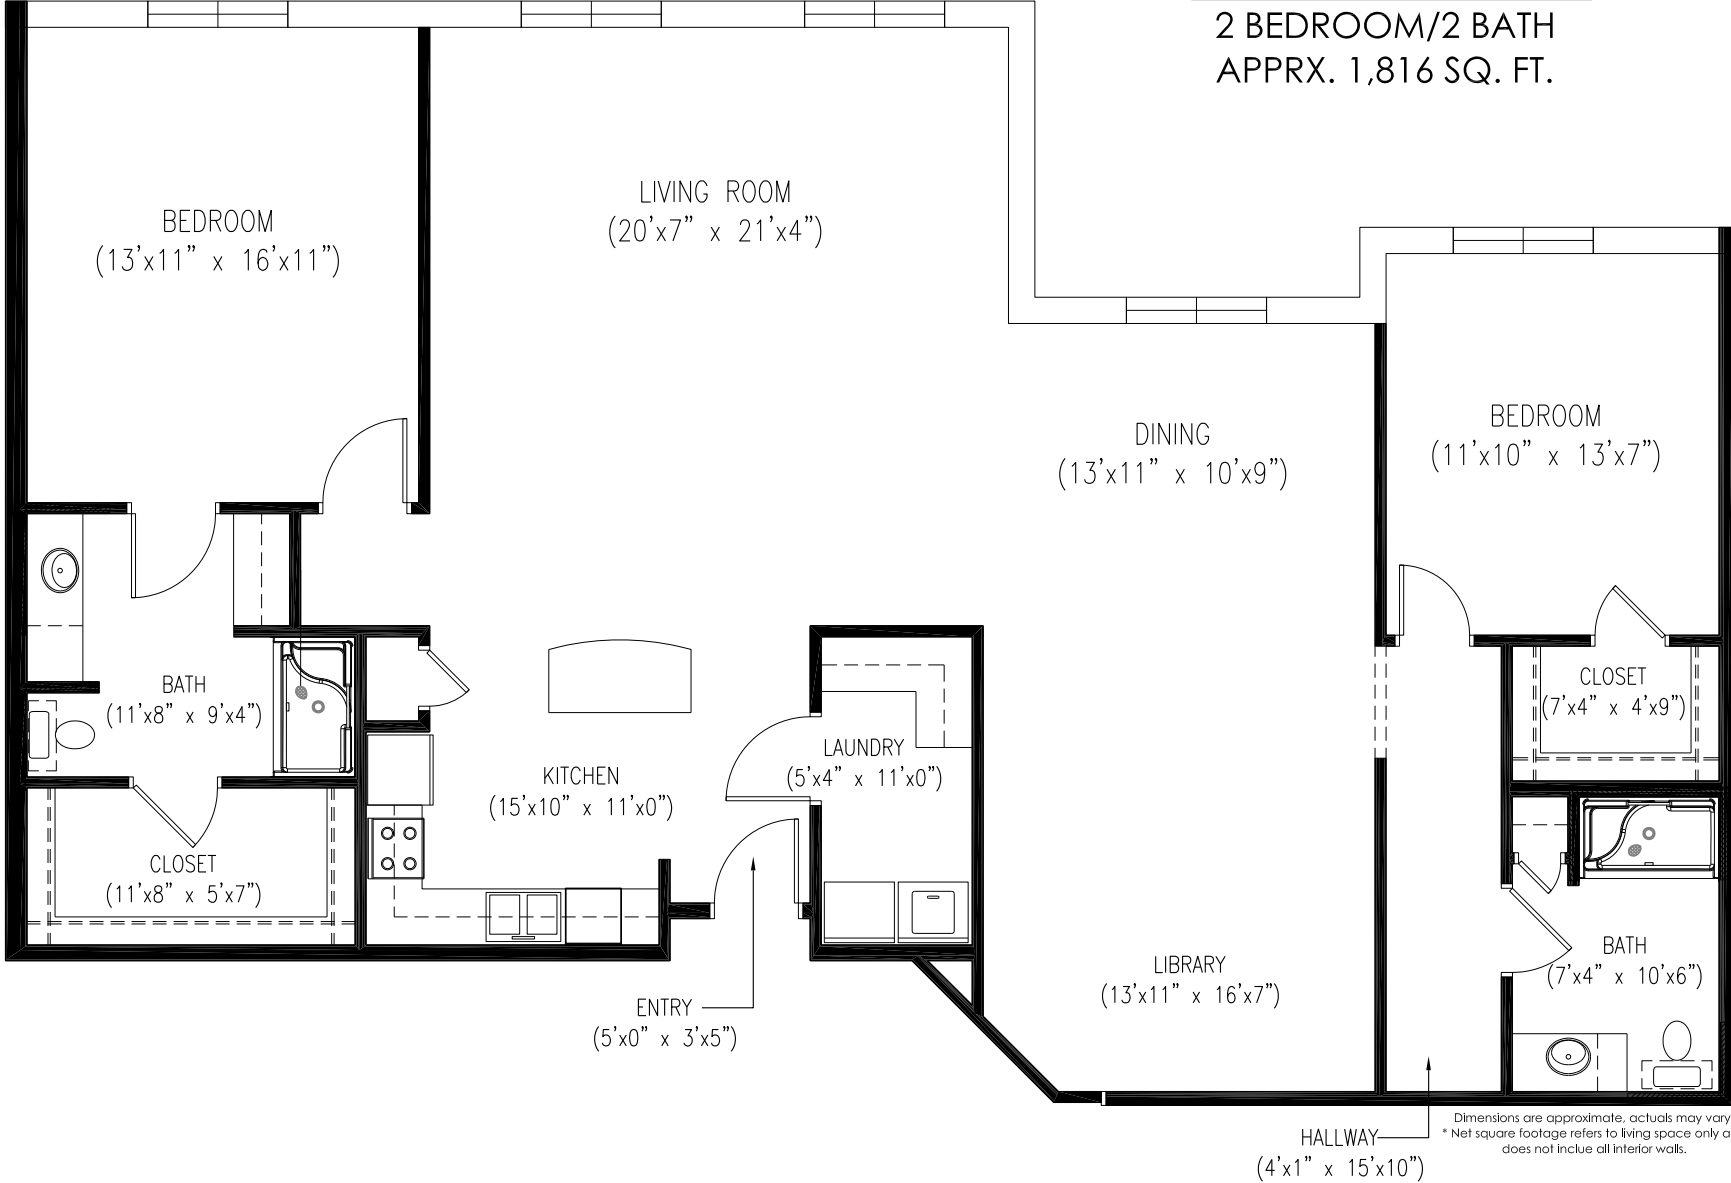

RED BUD (PH 2)

2 BEDROOM/2 BATH
APPRX. 1,816 SQ. FT.

Timber Springs - For more information please call:
(936) 564-1322 or (800) 940-0411