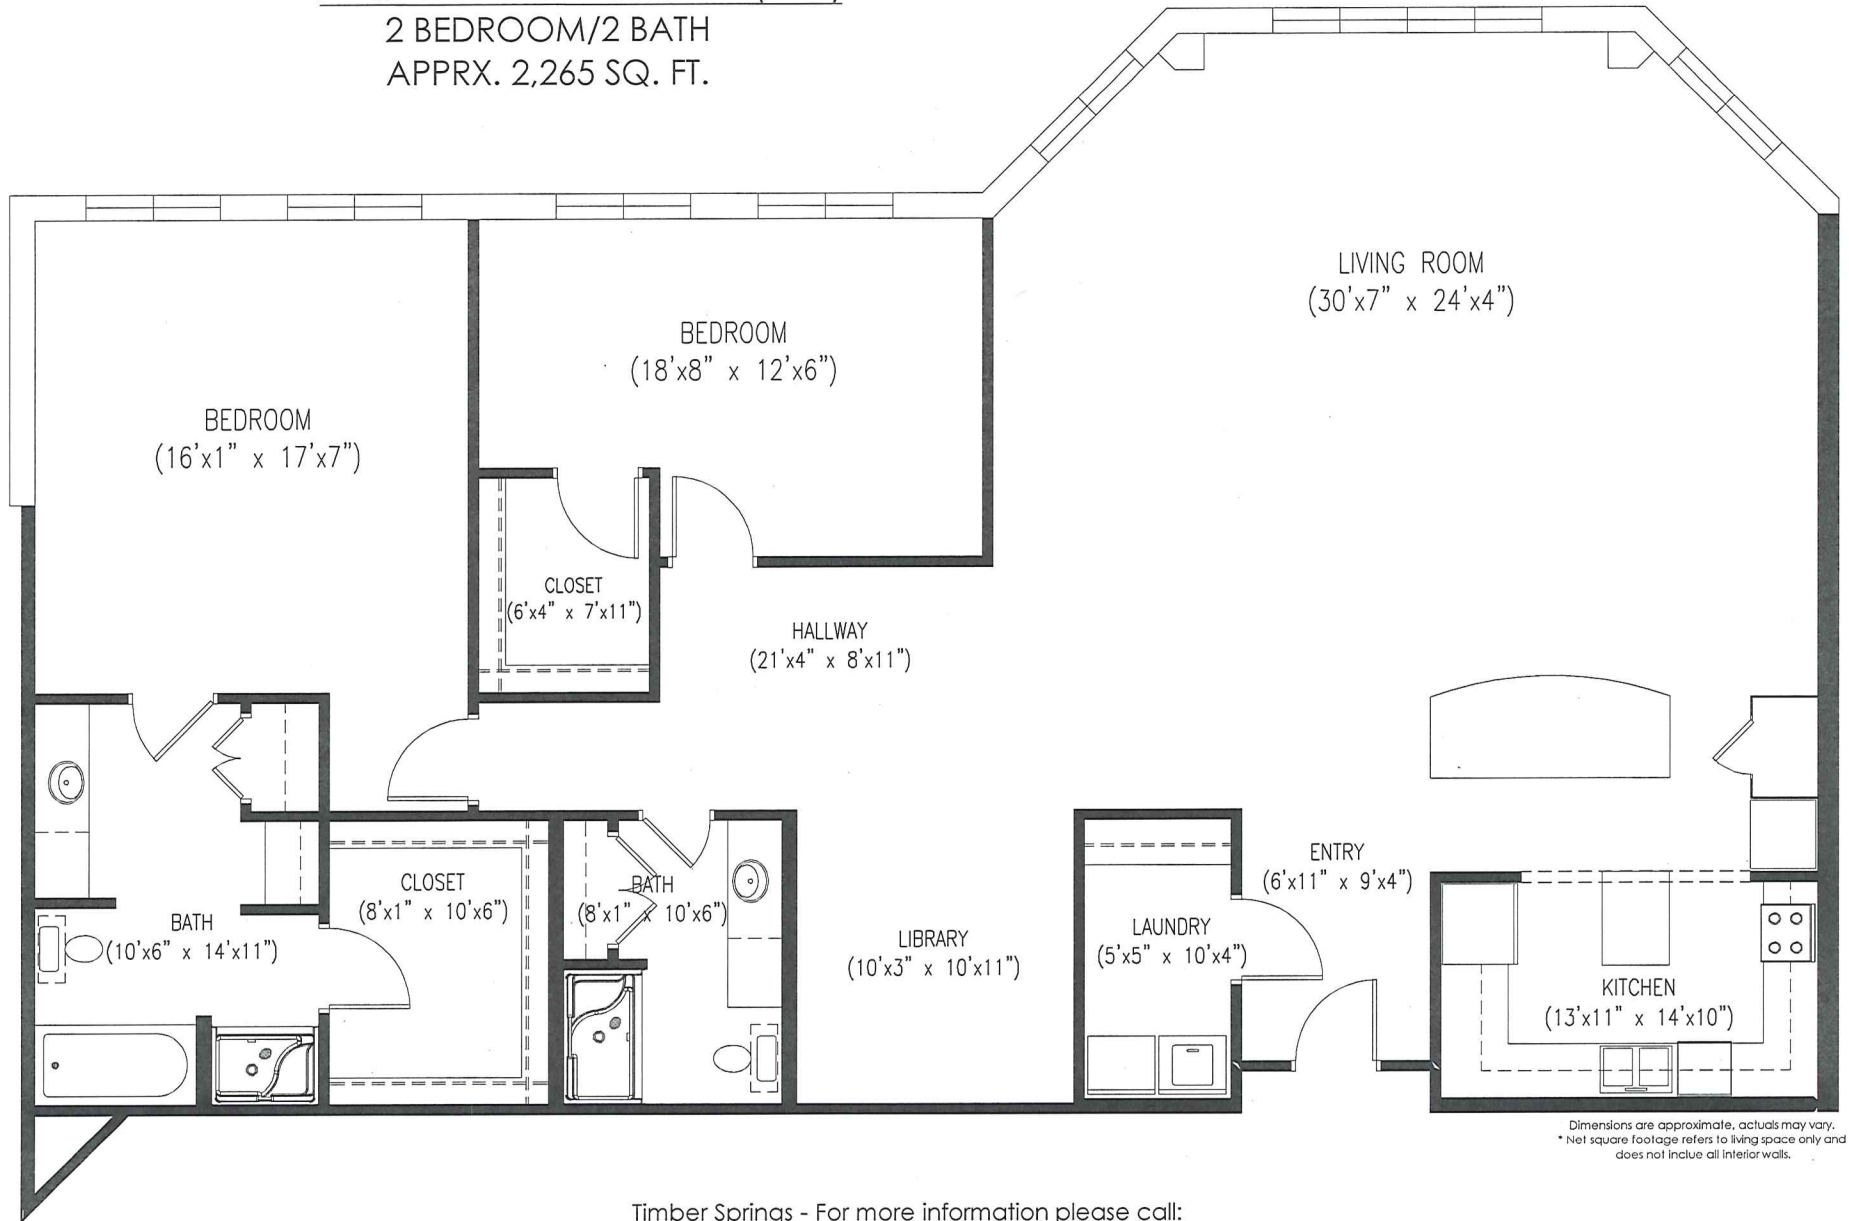

PONDEROSA (PH 1)

2 BEDROOM/2 BATH

APPRX. 2,265 SQ. FT.

Timber Springs - For more information please call:
(936) 564-1322 or (800) 940-0411