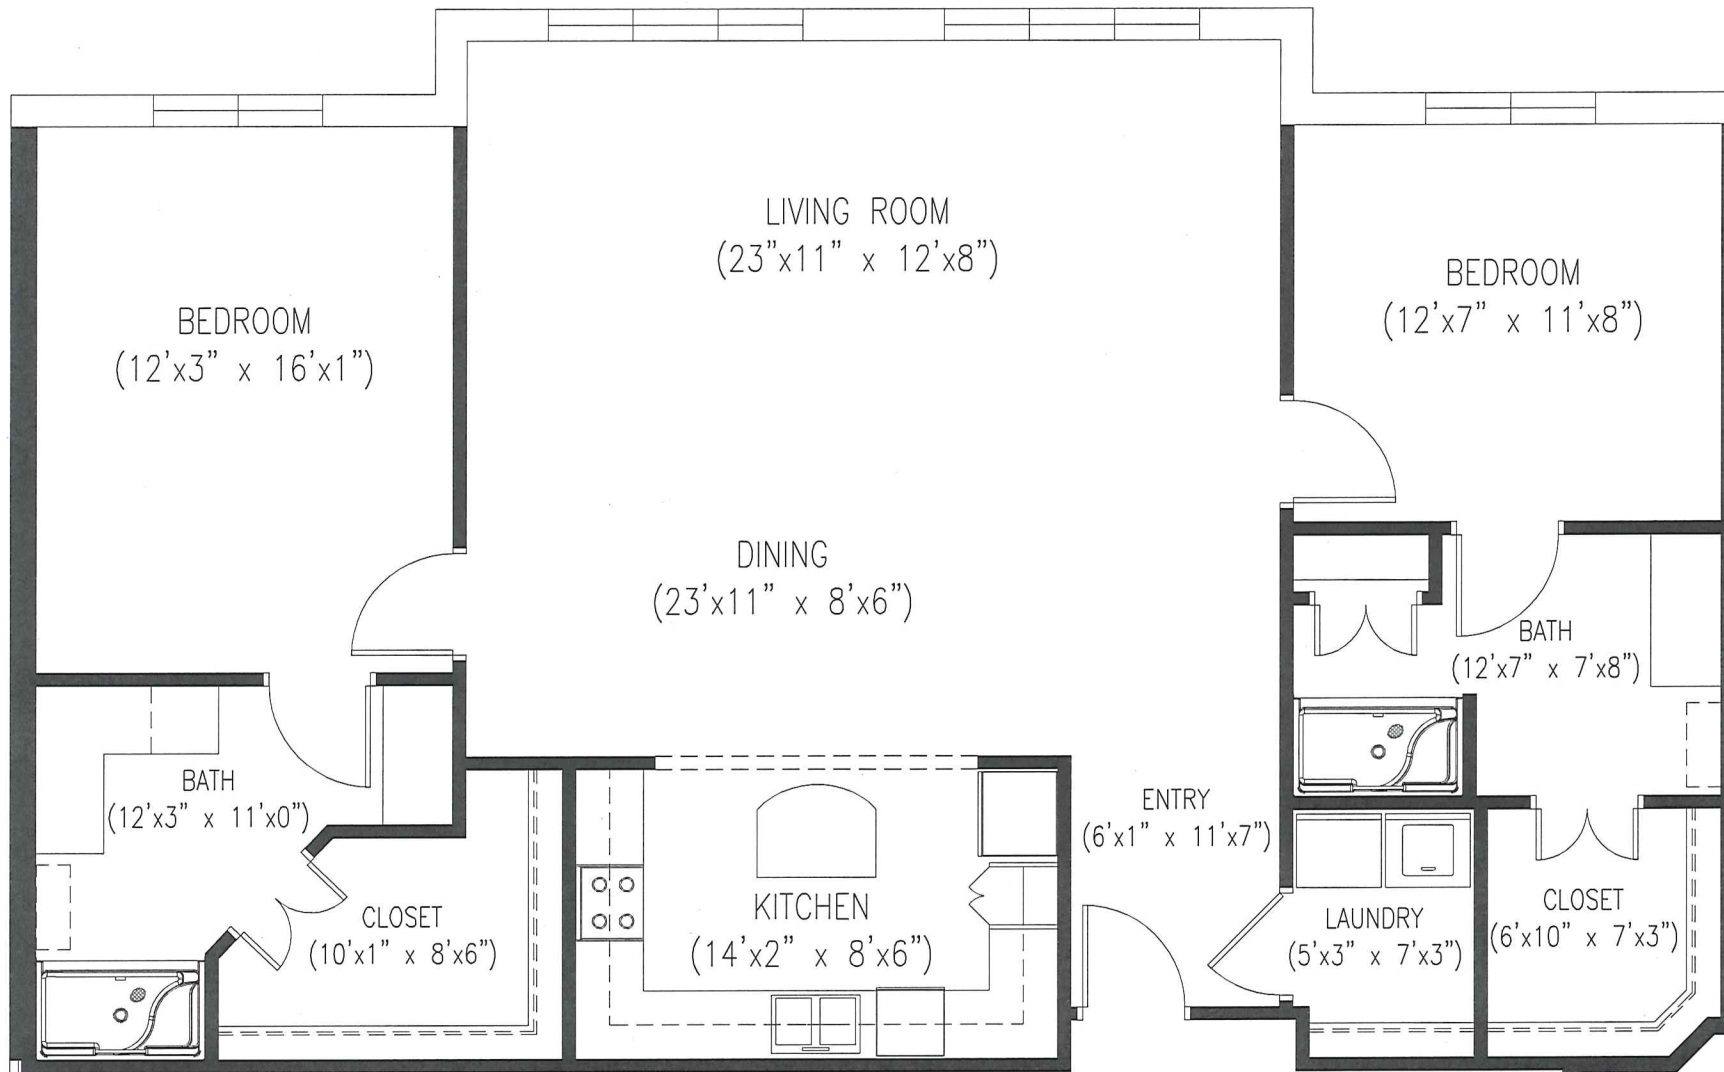

PINE (B3)

2 BEDROOM/2 BATH
APPRX. 1,428 SQ. FT.

Dimensions are approximate, actuals may vary.
* Net square footage refers to living space only and does not include all interior walls.

Timber Springs - For more information please call:
(936) 564-1322 or (800) 940-0411

PINE (B3 ALT)
2 BEDROOM/2 BATH
APPRX. 1,444 SQ. FT.

* Dimensions are approximate, actuals may vary.
* Net square footage refers to living space only and does not include all interior walls.

Timber Springs - For more information please call:
(936) 564-1322 or (800) 940-0411

PINE (B4)

2 BEDROOM/2 BATH

APPRX. 1,412 SQ. FT.

Dimensions are approximate, actuals may vary.
* Net square footage refers to living space only and does not include all interior walls.

Timber Springs - For more information please call:
(936) 564-1322 or (800) 940-0411