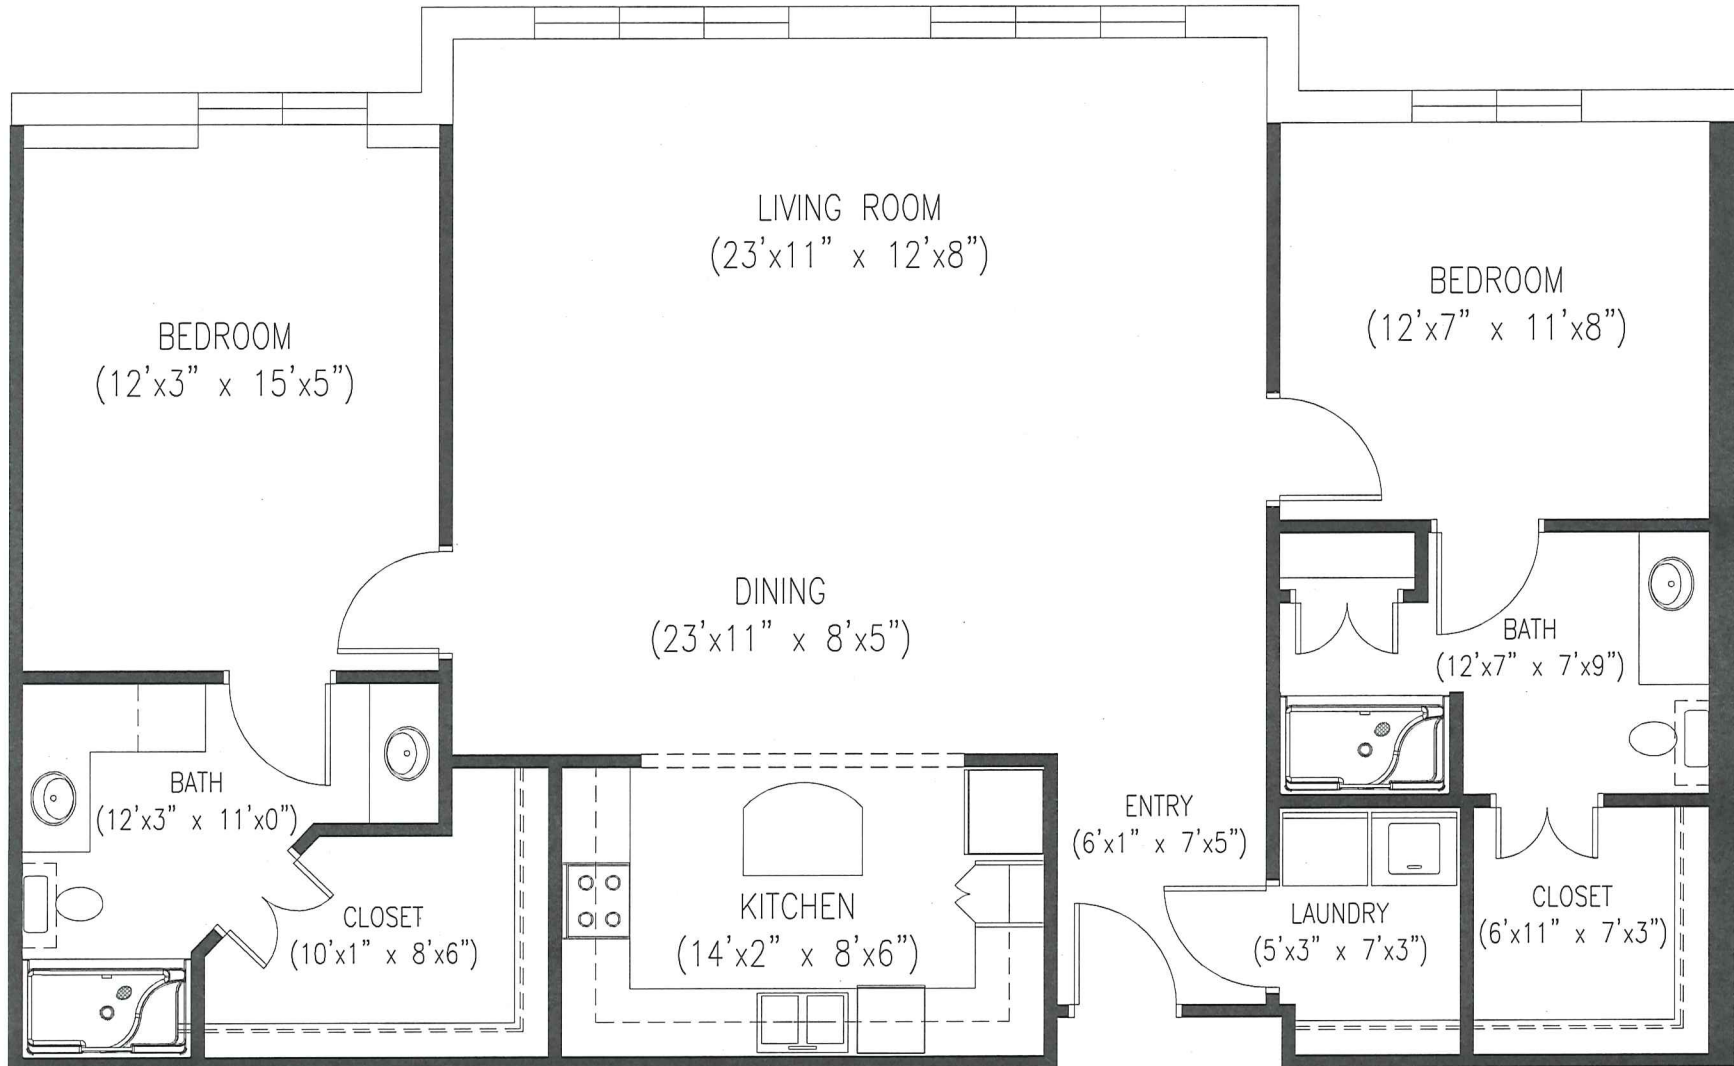

PINE (B3)

2 BEDROOM/2 BATH
APPRX. 1,428 SQ. FT.

Dimensions are approximate, actuals may vary.
* Net square footage refers to living space only and does not include all interior walls.

Timber Springs - For more information please call:
(936) 564-1322 or (800) 940-0411

PINE (B3 ALT)
2 BEDROOM/2 BATH
APPRX. 1,444 SQ. FT.

* Dimensions are approximate, actuals may vary.
* Net square footage refers to living space only and does not include all interior walls.

Timber Springs - For more information please call:
(936) 564-1322 or (800) 940-0411

PINE (B4)

2 BEDROOM/2 BATH

APPRX. 1,412 SQ. FT.

Dimensions are approximate, actuals may vary.
* Net square footage refers to living space only and does not include all interior walls.

Timber Springs - For more information please call:
(936) 564-1322 or (800) 940-0411