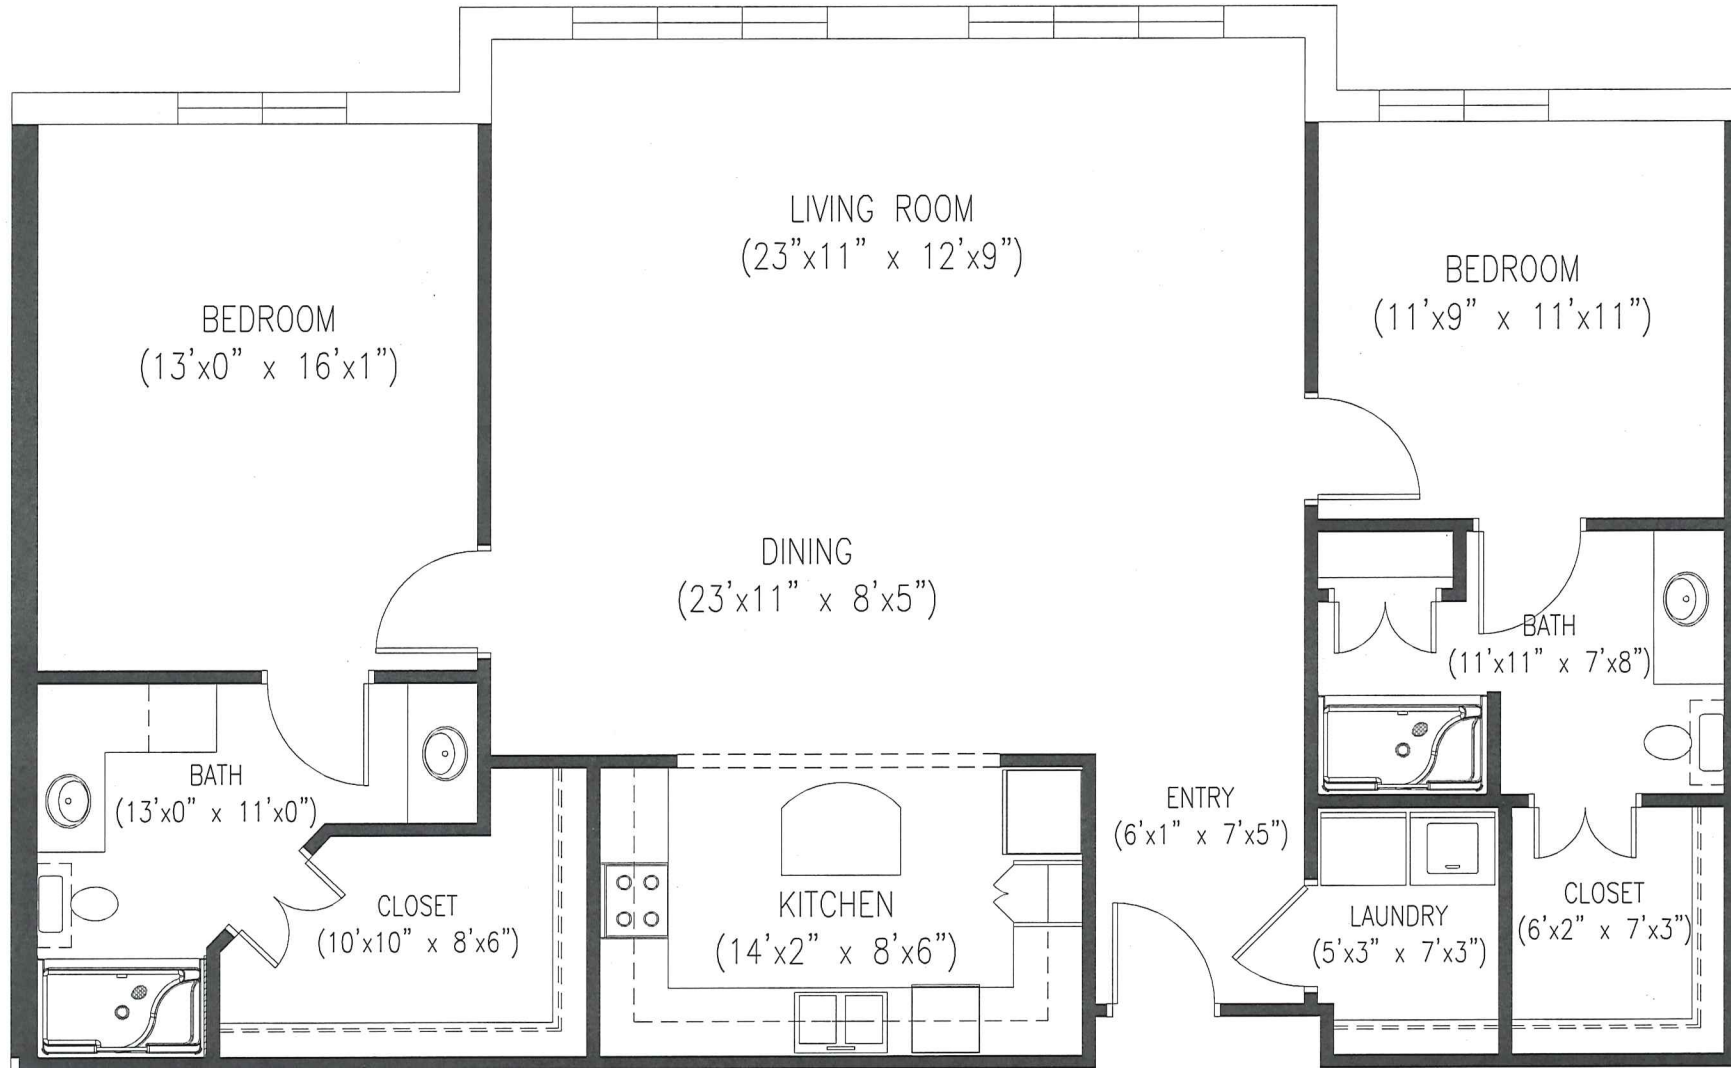

PINE (B3)

2 BEDROOM/2 BATH
APPRX. 1,428 SQ. FT.

Dimensions are approximate, actuals may vary.
* Net square footage refers to living space only and does not include all interior walls.

Timber Springs - For more information please call:
(936) 564-1322 or (800) 940-0411

PINE (B3 ALT)
2 BEDROOM/2 BATH
APPRX. 1,444 SQ. FT.

* Dimensions are approximate, actuals may vary.
* Net square footage refers to living space only and does not include all interior walls.

Timber Springs - For more information please call:
(936) 564-1322 or (800) 940-0411

PINE (B4)

2 BEDROOM/2 BATH

APPRX. 1,412 SQ. FT.

Dimensions are approximate, actuals may vary.
* Net square footage refers to living space only and does not include all interior walls.

Timber Springs - For more information please call:
(936) 564-1322 or (800) 940-0411