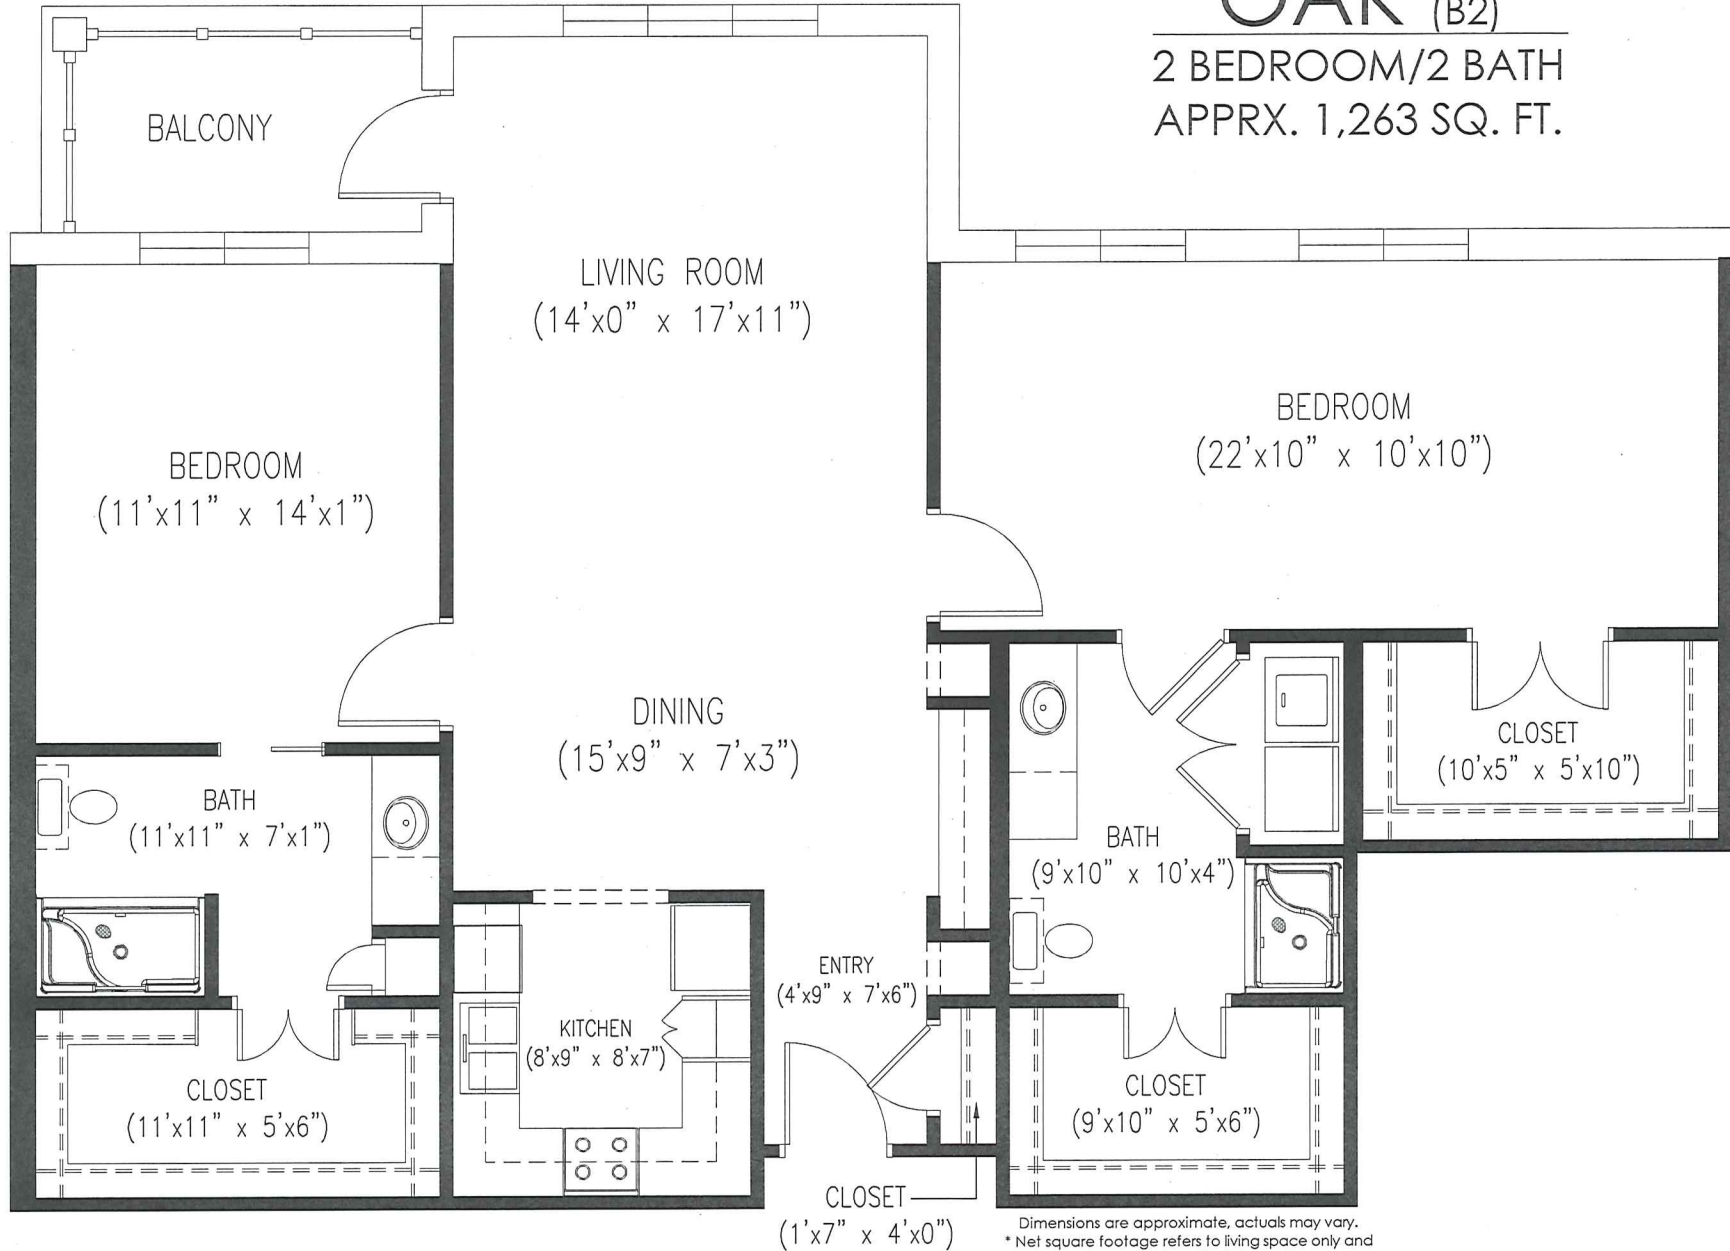

OAK (B2)

2 BEDROOM/2 BATH
APPRX. 1,263 SQ. FT.

Dimensions are approximate, actuals may vary.
* Net square footage refers to living space only and does not include all interior walls.

Timber Springs - For more information please call:
(936) 564-1322 or (800) 940-0411