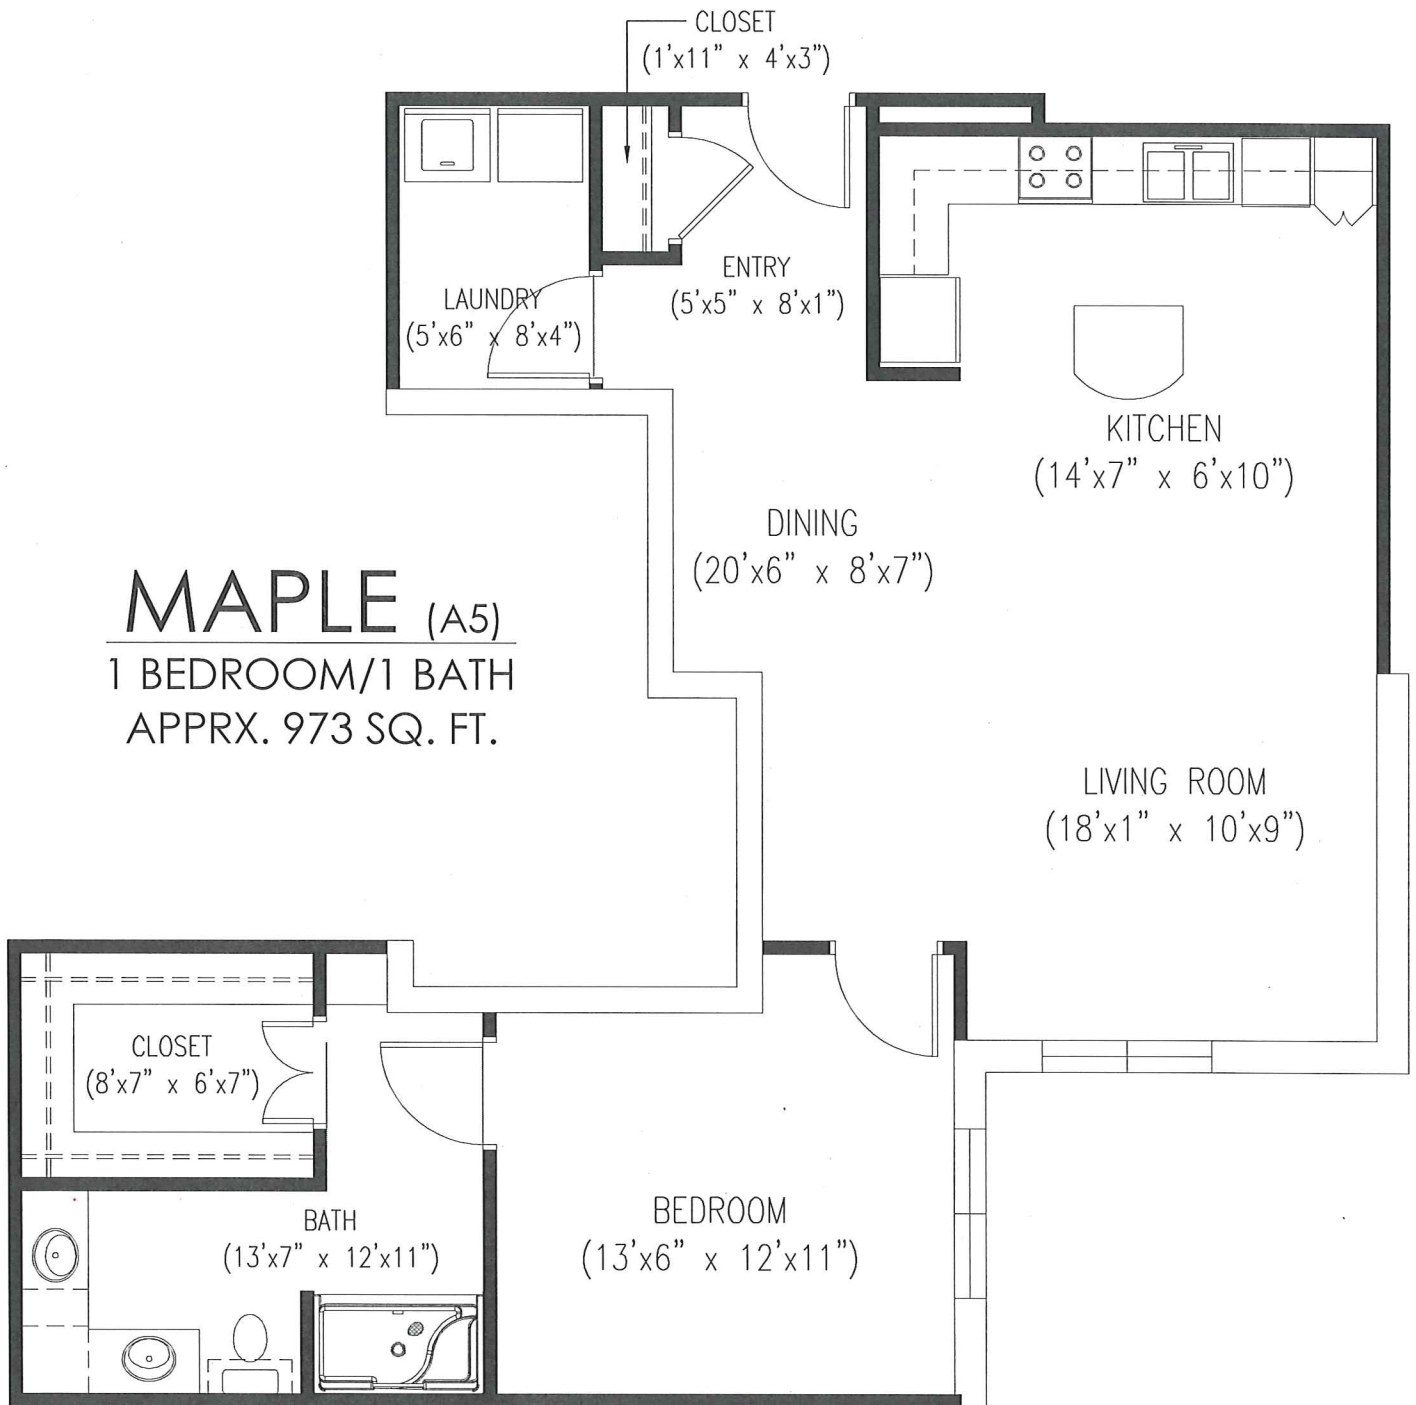

MAPLE (A5)
1 BEDROOM/1 BATH
APPRX. 973 SQ. FT.

Dimensions are approximate, actuals may vary.
* Net square footage refers to living space only and does not include all interior walls.

Timber Springs - For more information please call:
(936) 564-1322 or (800) 940-0411