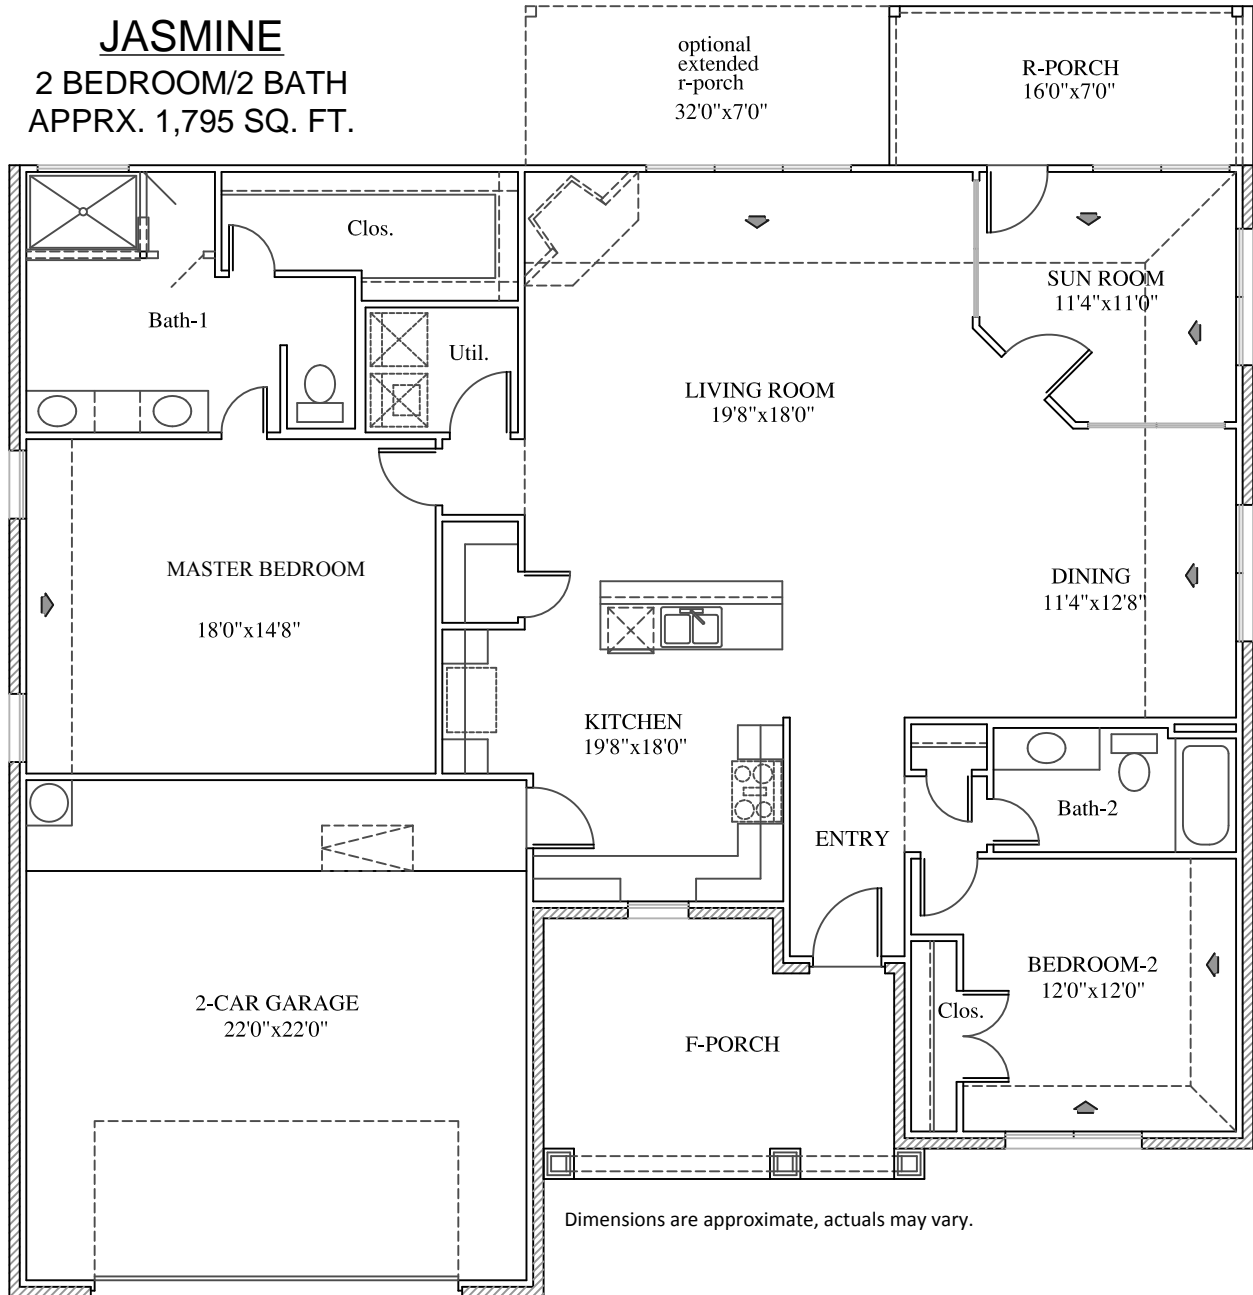

# JASMINE

2 BEDROOM/2 BATH  
APPRX. 1,795 SQ. FT.

Dimensions are approximate, actuals may vary.

Timber Springs - For more information please call: (936) 564-1322 or (800) 940-0411