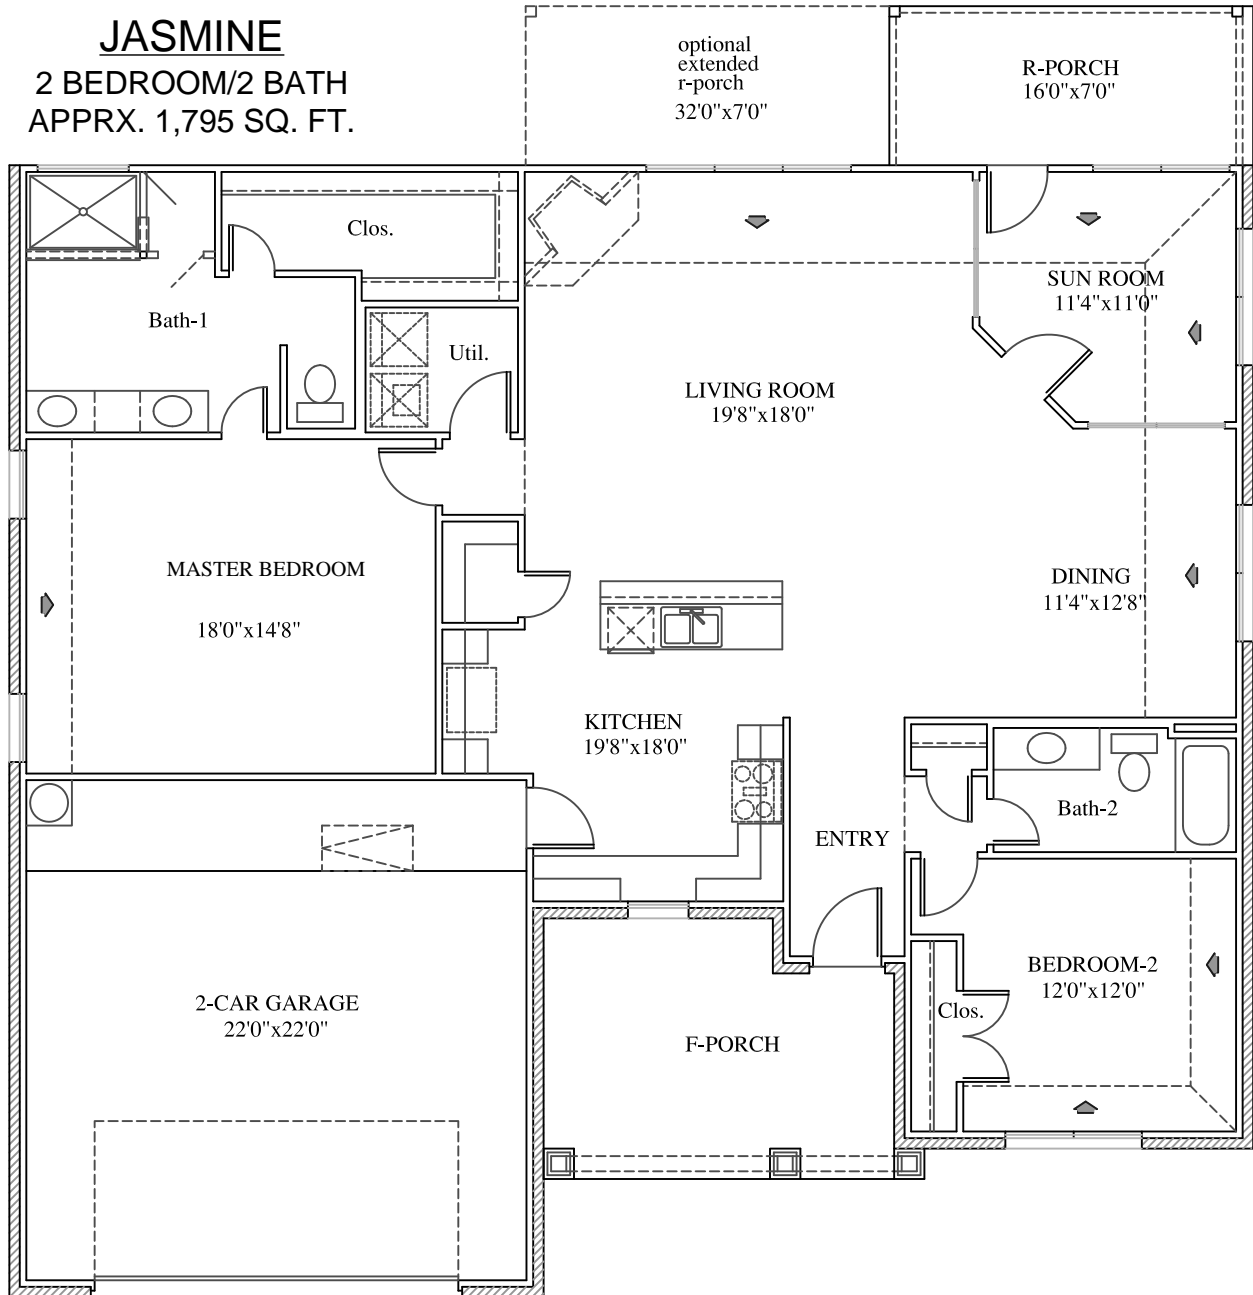

JASMINE

2 BEDROOM/2 BATH
APPRX. 1,795 SQ. FT.

Timber Springs - For more information please call: (936) 564-1322 or (800) 940-0411