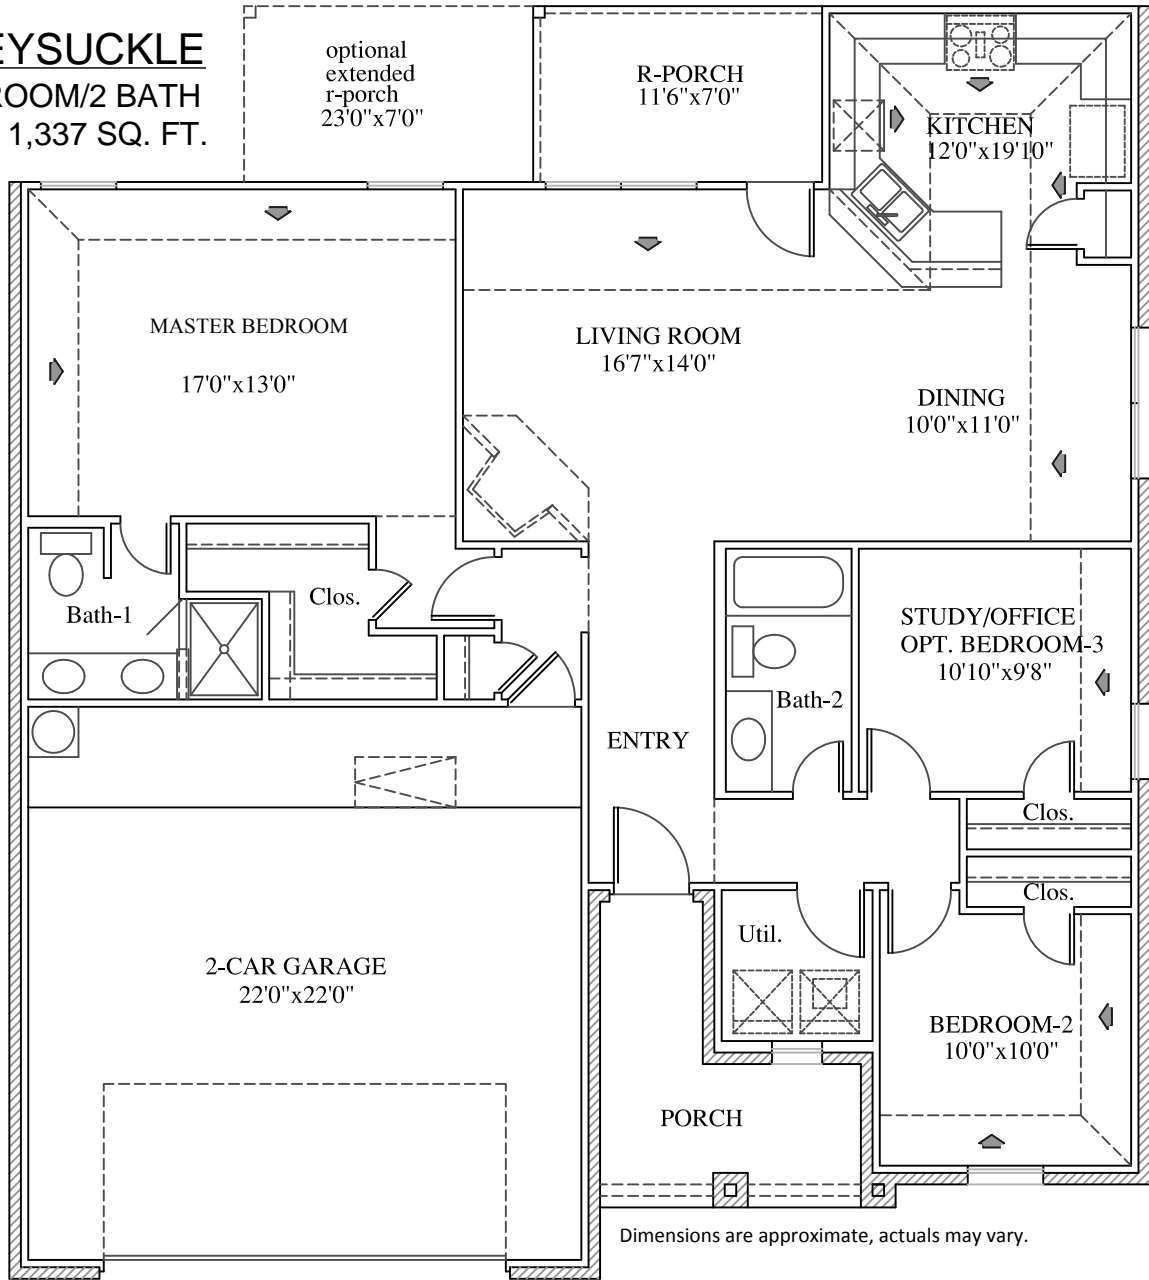

HONEYSUCKLE
2 BEDROOM/2 BATH
APPRX. 1,337 SQ. FT.

Timber Springs - For more information please call: (936) 564-1322 or (800) 940-0411