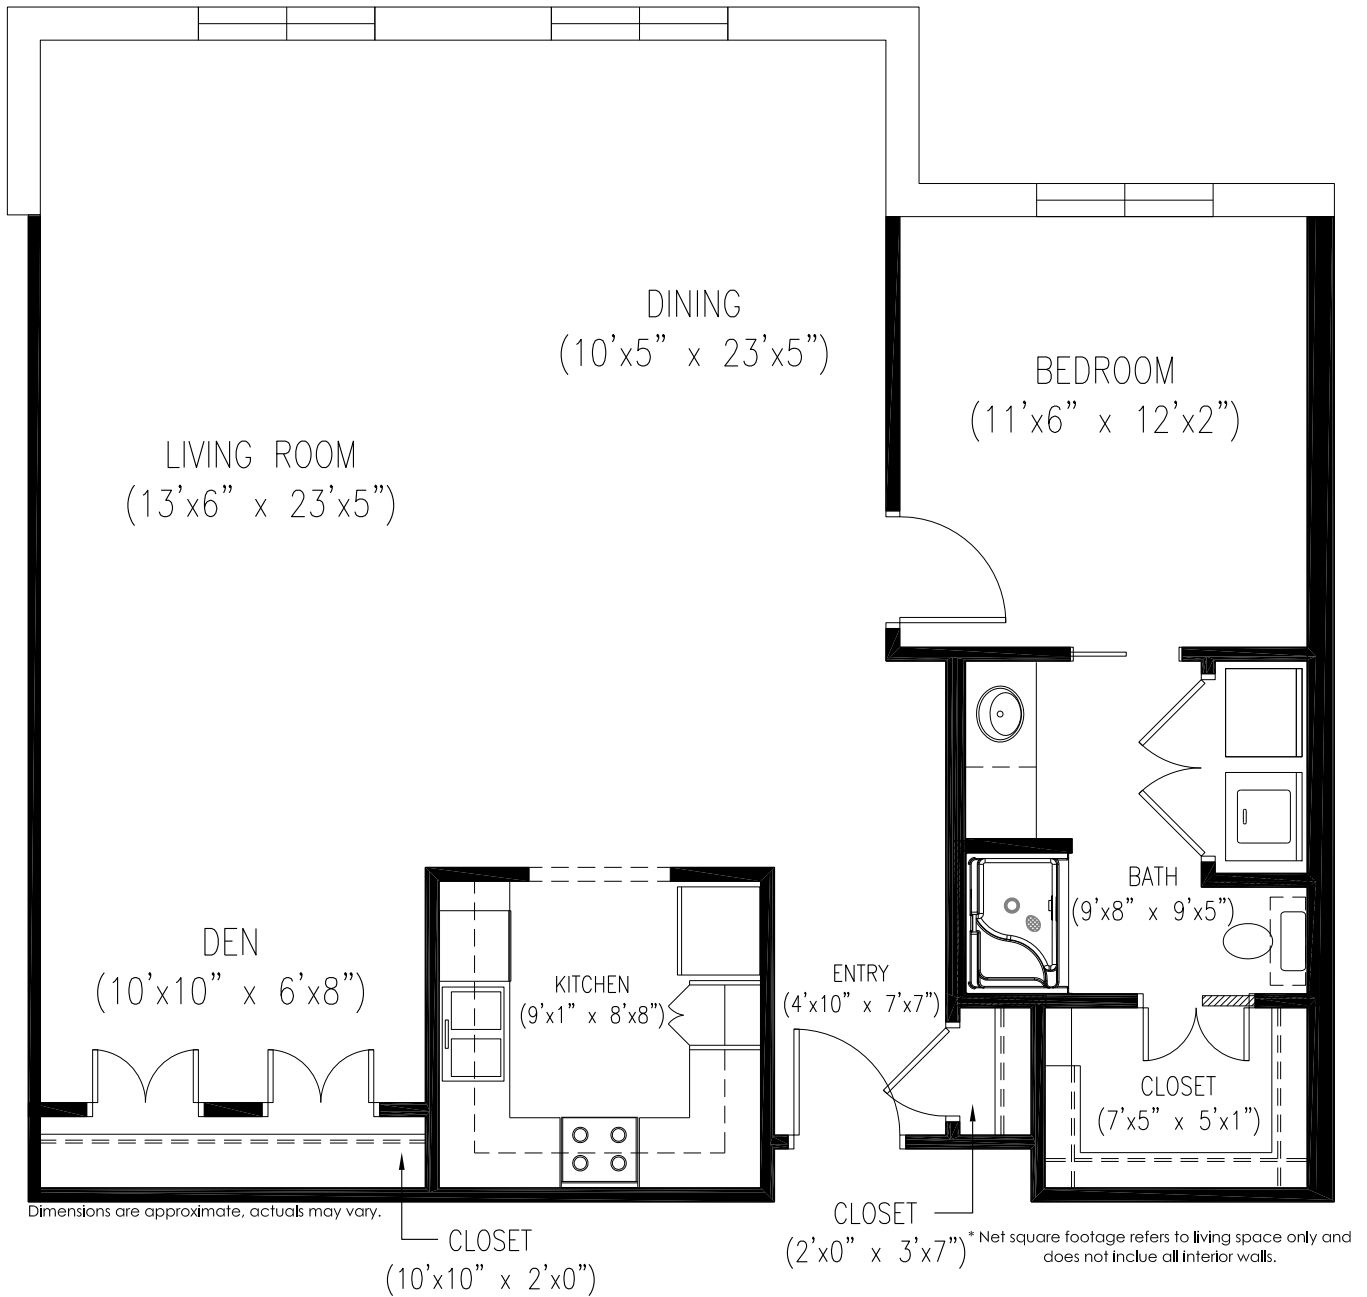

HICKORY (A4)

1 BEDROOM/1 BATH/DEN
APPRX. 1,045 SQ. FT.

Timber Springs - For more information please call:
(936) 564-1322 or (800) 940-0411