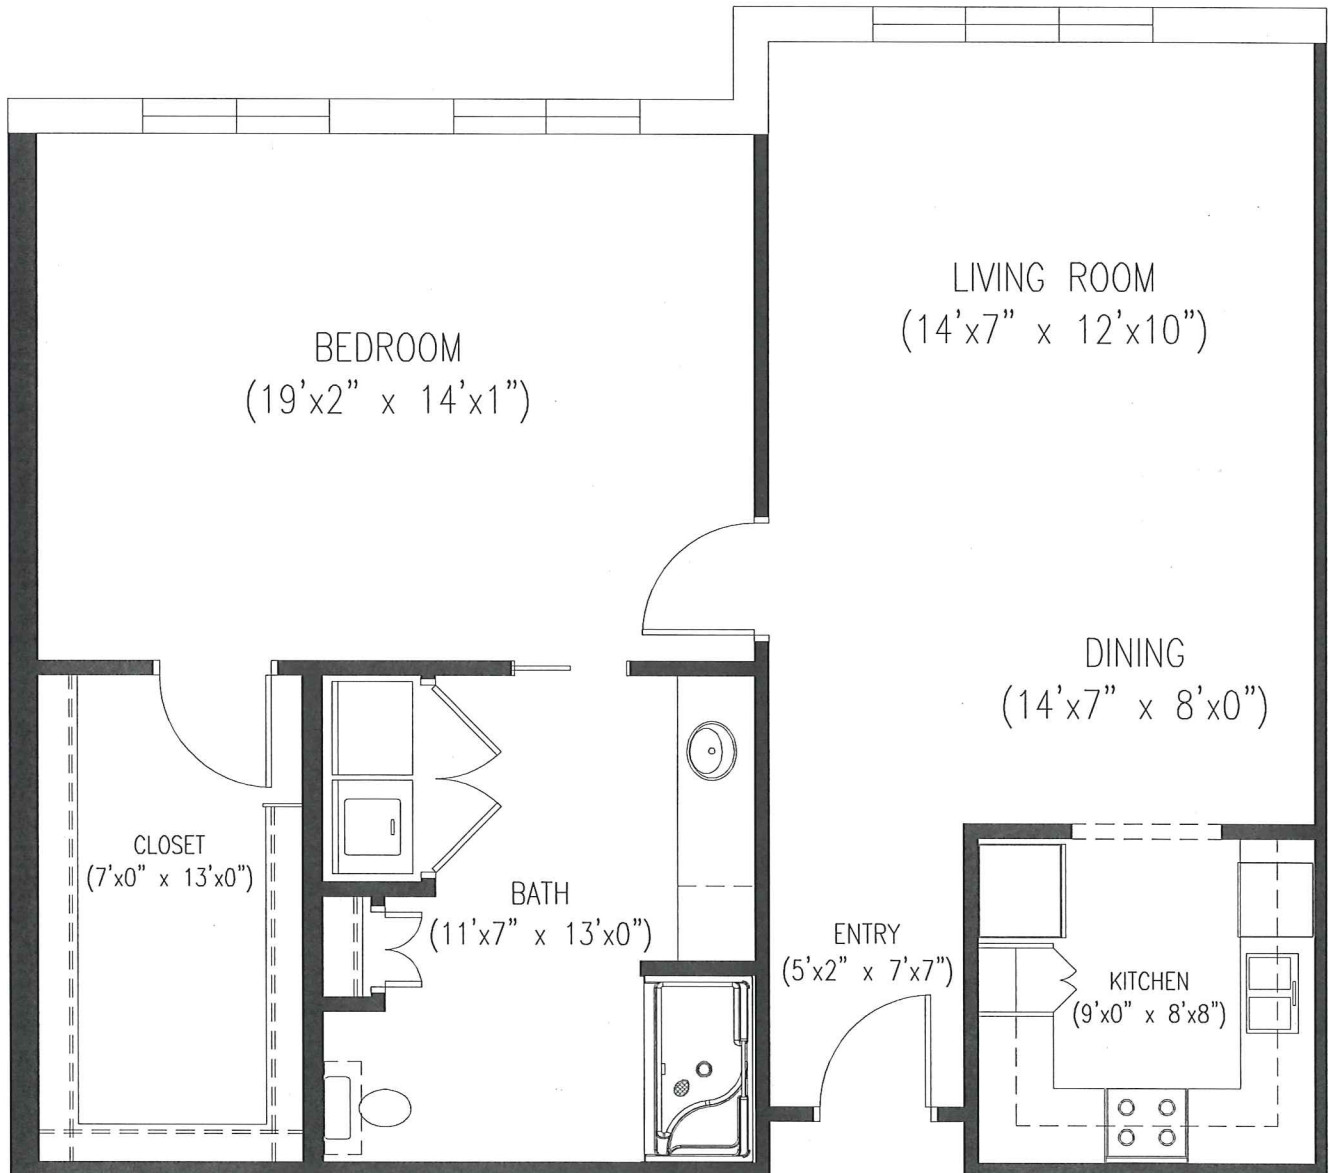

ELM (A3)
1 BEDROOM/1 BATH
APPRX. 933 SQ. FT. *

Dimensions are approximate, actuals may vary.
* Net square footage refers to living space only and does not include all interior walls.

Timber Springs - For more information please call:
(936) 564-1322 or (800) 940-0411

ELM (A3 ALT)
1 BEDROOM/1 BATH
APPRX. 898 SQ. FT.

Dimensions are approximate, actuals may vary.
* Net square footage refers to living space only and does not include all interior walls.

Timber Springs - For more information please call:
(936) 564-1322 or (800) 940-0411