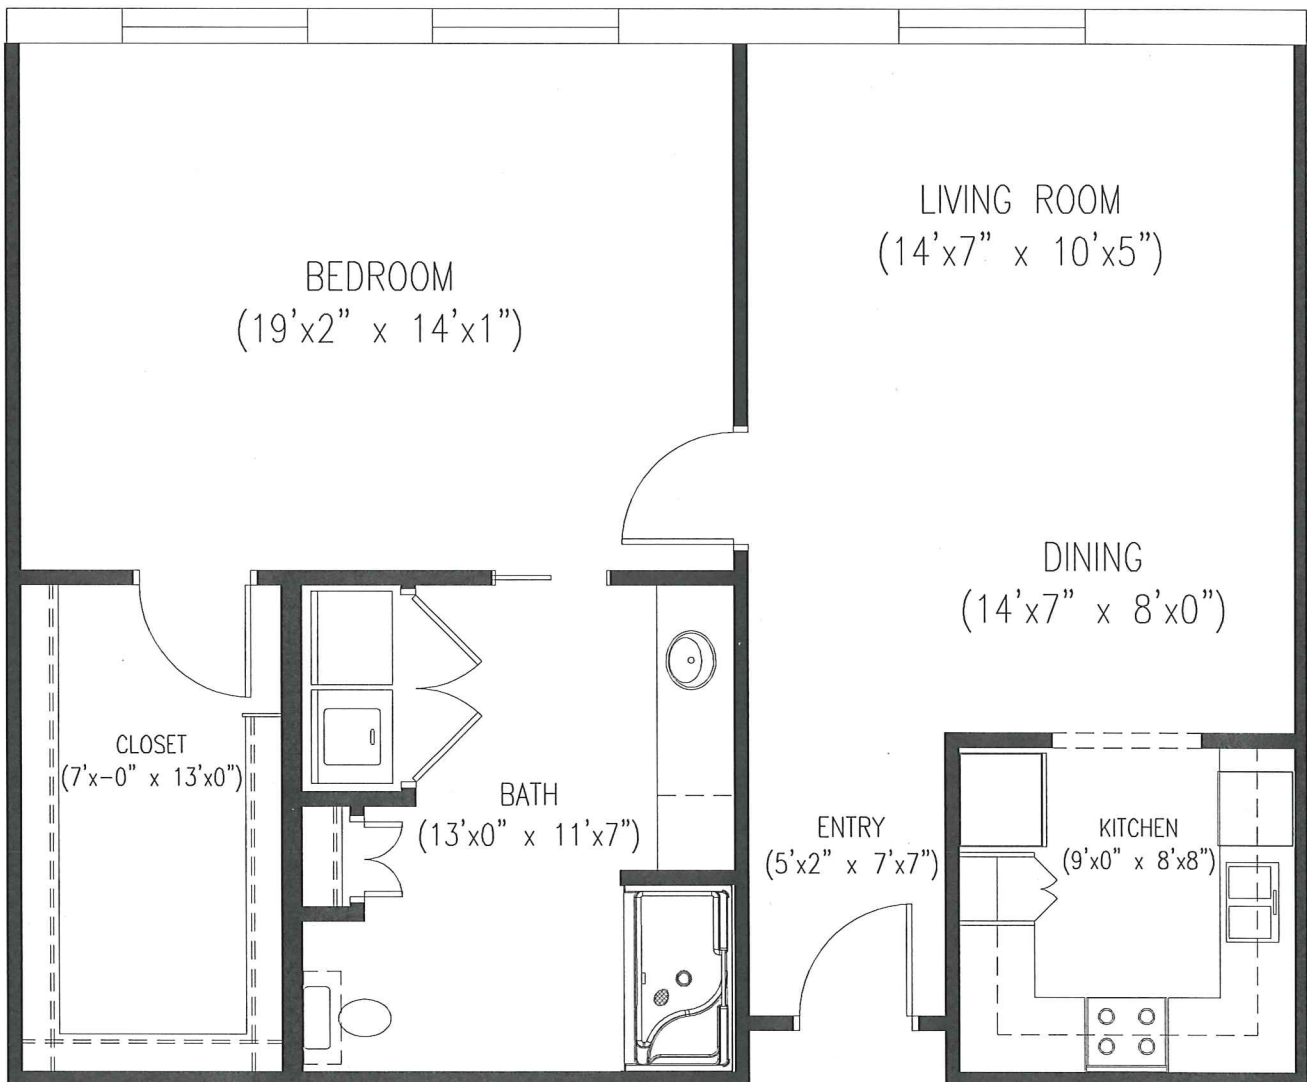

ELM (A3)
1 BEDROOM/1 BATH
APPRX. 933 SQ. FT. *

Dimensions are approximate, actuals may vary.
* Net square footage refers to living space only and does not include all interior walls.

Timber Springs - For more information please call:
(936) 564-1322 or (800) 940-0411

ELM (A3 ALT)
1 BEDROOM/1 BATH
APPRX. 898 SQ. FT.

Dimensions are approximate, actuals may vary.
* Net square footage refers to living space only and does not include all interior walls.

Timber Springs - For more information please call:
(936) 564-1322 or (800) 940-0411