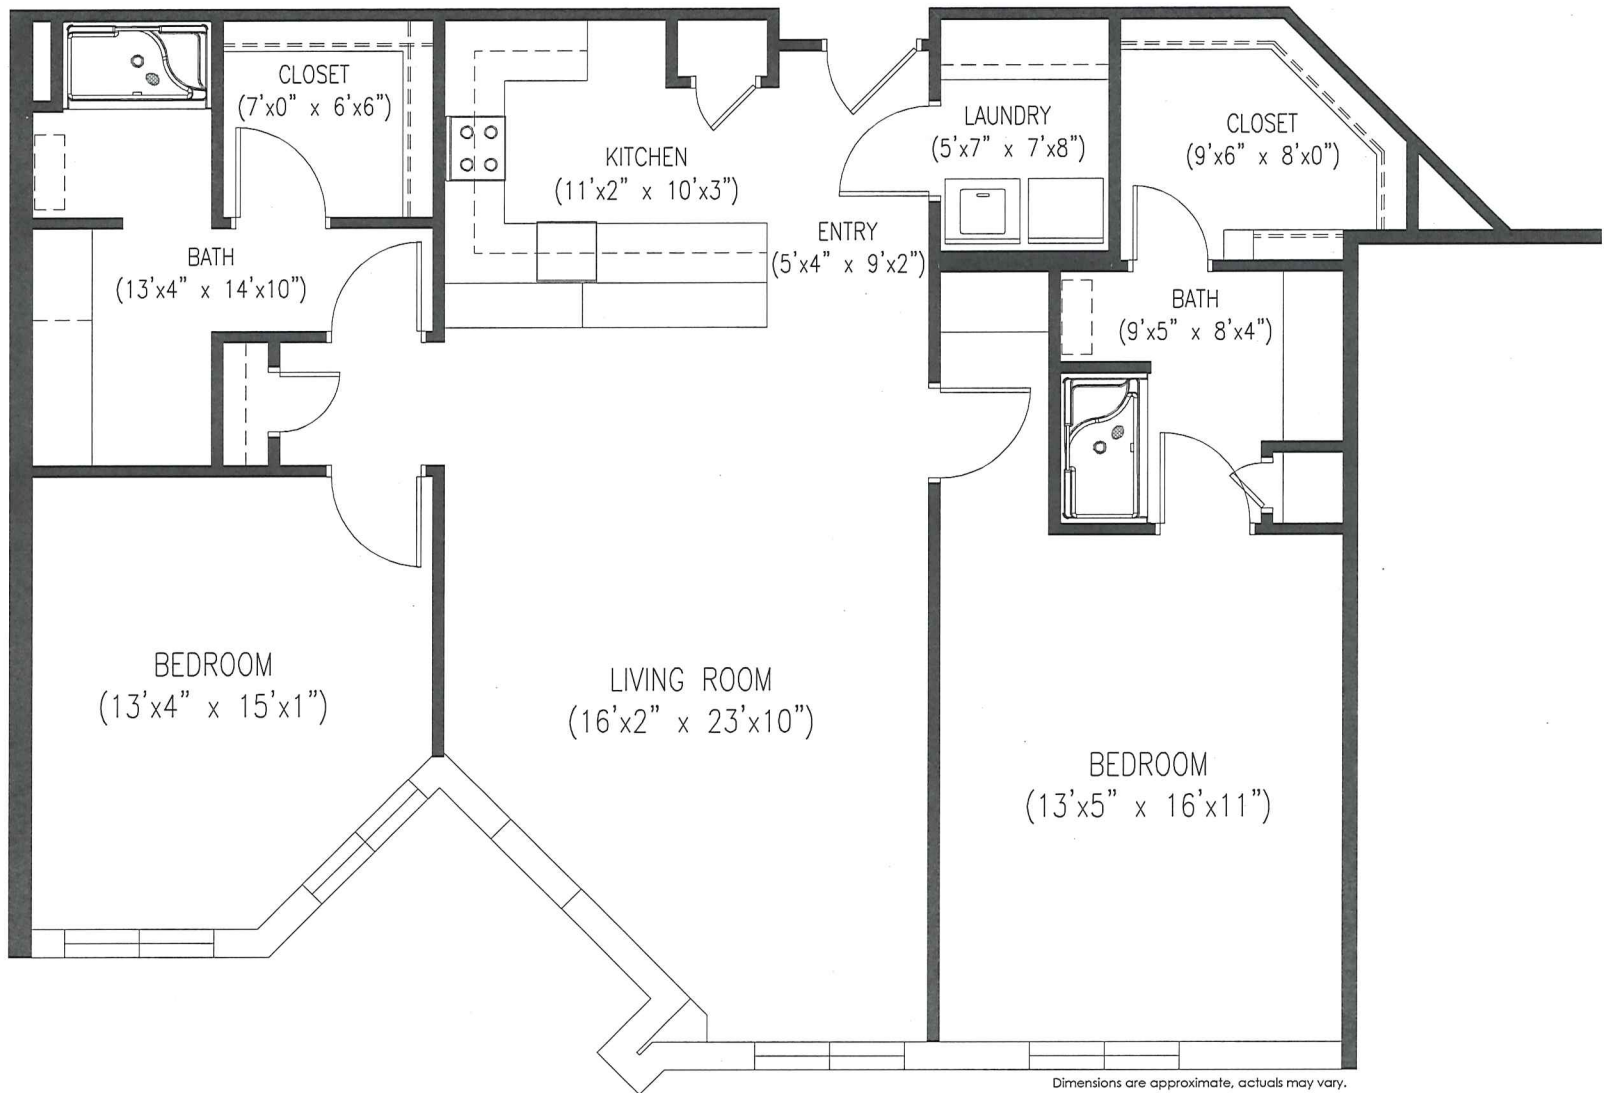

# DOGWOOD (PH 4)

2 BEDROOM/2 BATH

APPRX. 1,417 SQ. FT.

Dimensions are approximate, actuals may vary.  
\* Net square footage refers to living space only and does not include all interior walls.

Timber Springs - For more information please call:  
(936) 564-1322 or (800) 940-0411