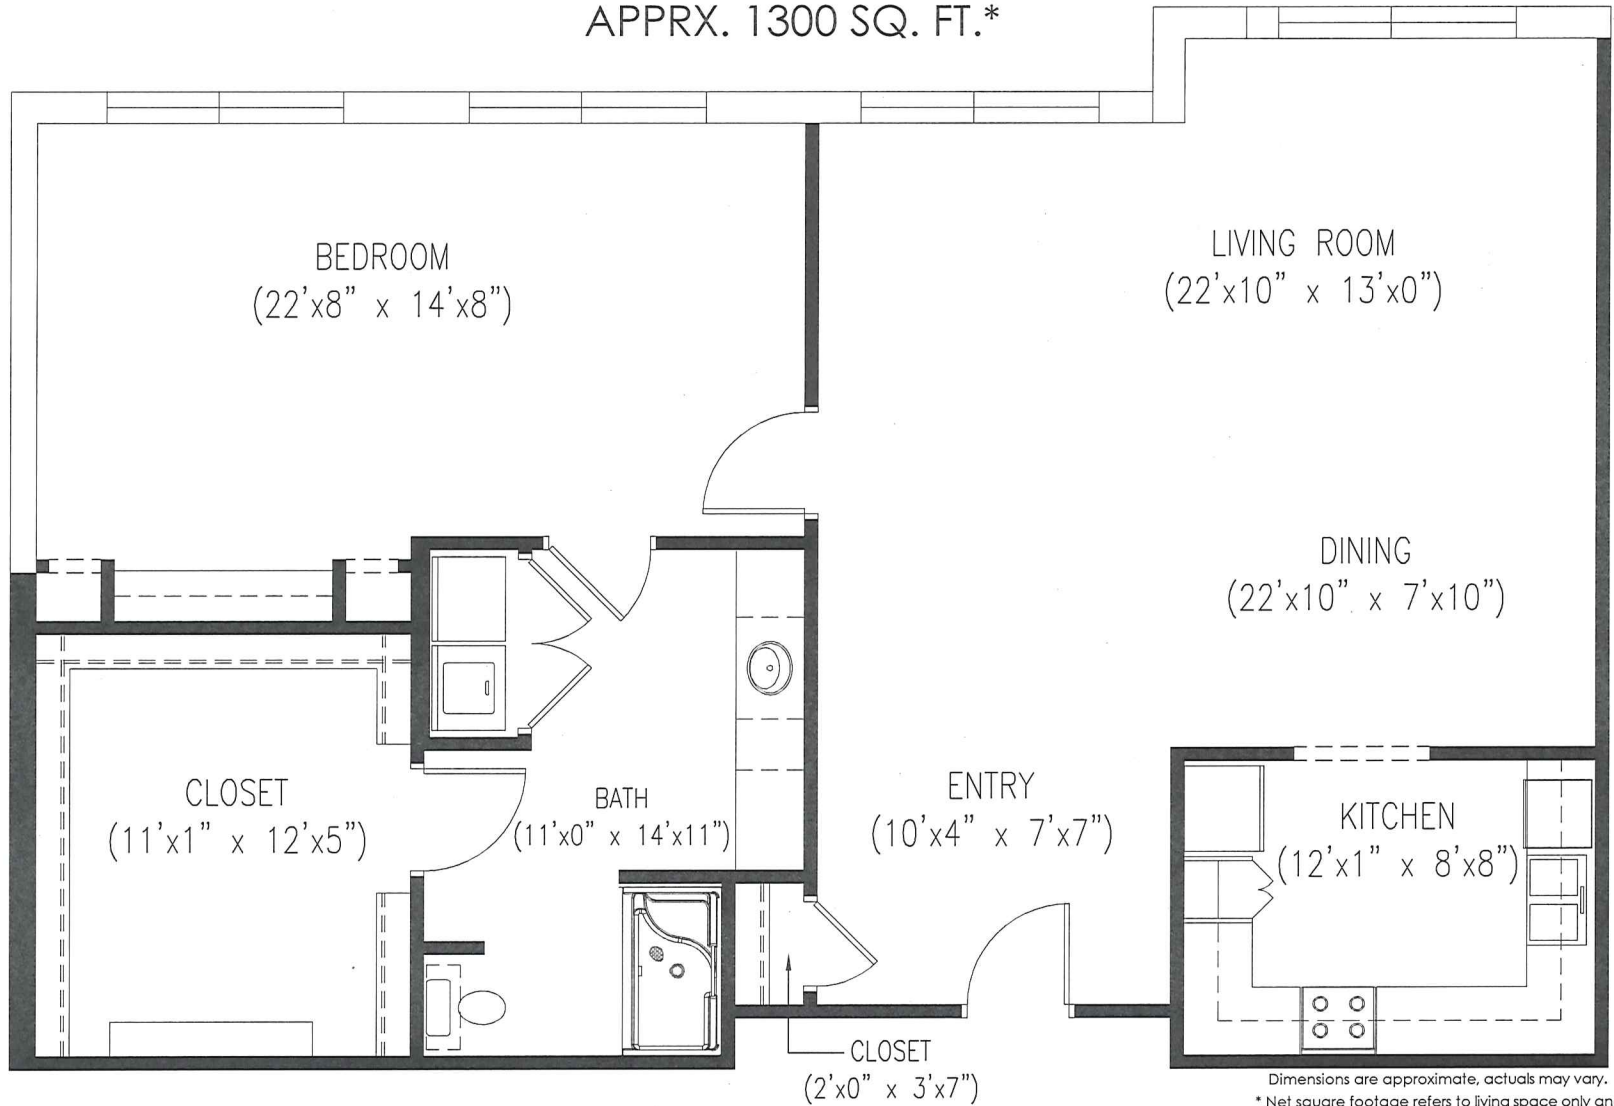

# CYPRESS (A2)

1 BEDROOM/1 BATH

APPRX. 1300 SQ. FT.\*

Dimensions are approximate, actuals may vary.  
\* Net square footage refers to living space only and does not include all interior walls.

Timber Springs - For more information please call:  
(936) 564-1322 or (800) 940-0411