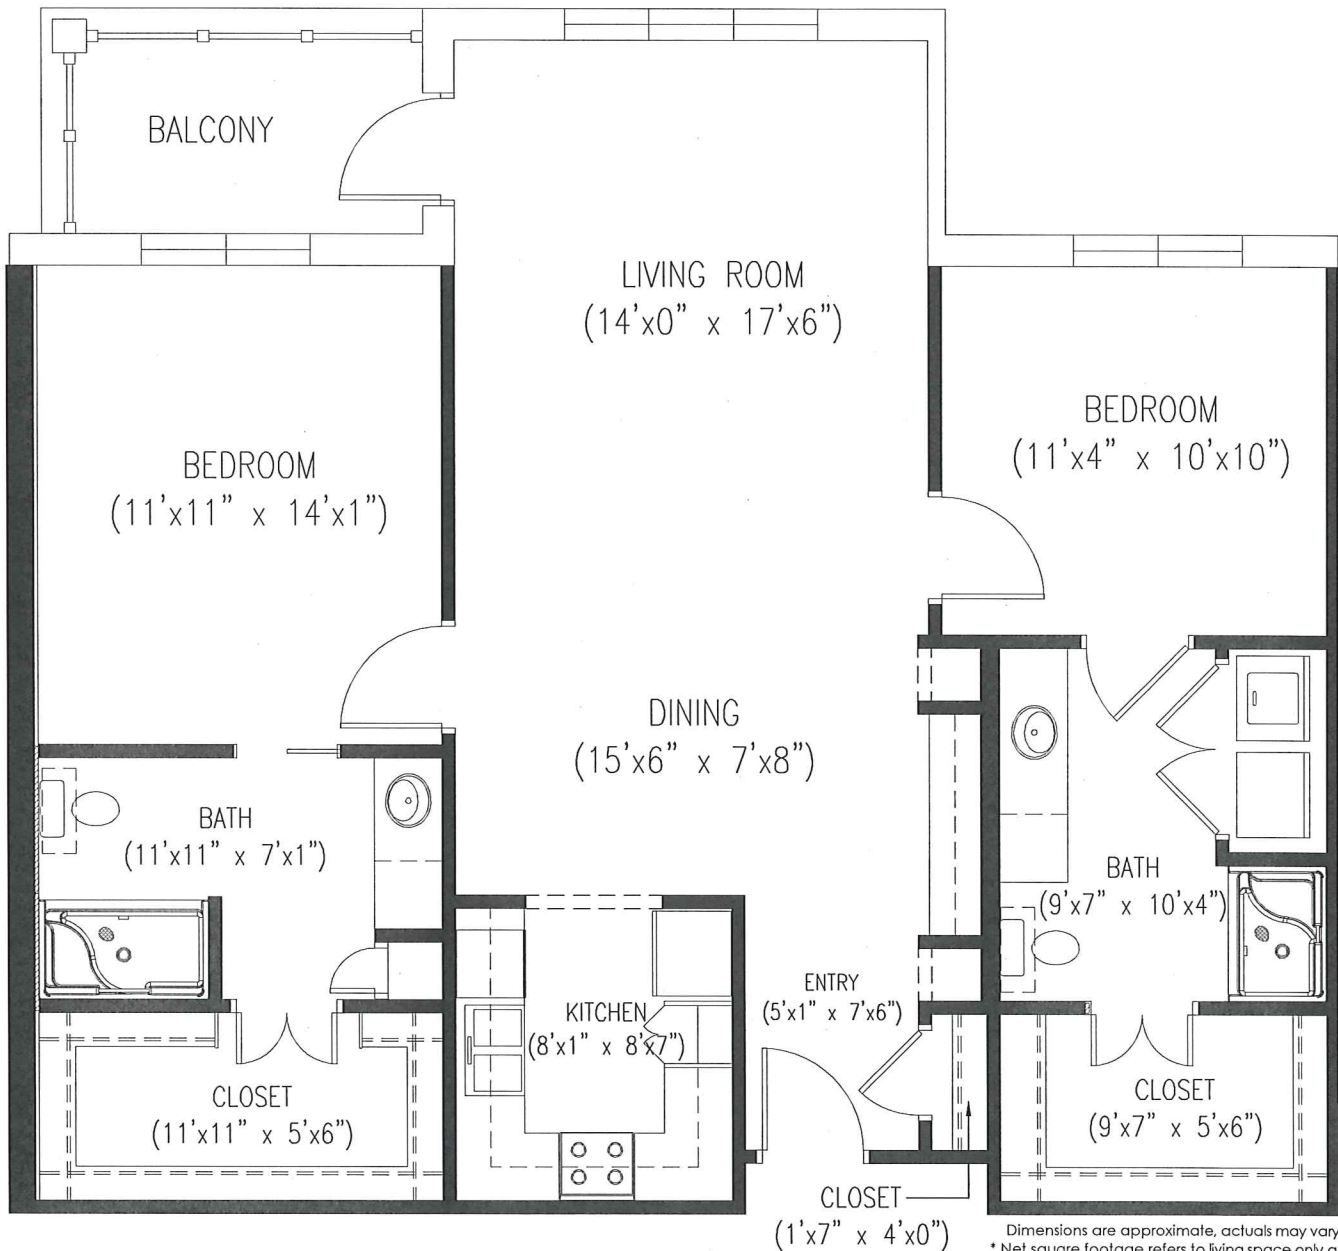

CEDAR (B1)

2 BEDROOM/2 BATH

APPRX. 1,077 SQ. FT.

Dimensions are approximate, actuals may vary.
* Net square footage refers to living space only and does not include all interior walls.

Timber Springs - For more information please call:
(936) 564-1322 or (800) 940-0411

CEDAR (B1 ALT)

2 BEDROOM/2 BATH
APPRX. 1,069 SQ. FT.

Dimensions are approximate, actuals may vary.
* Net square footage refers to living space only and does not include all interior walls.

Timber Springs - For more information please call:
(936) 564-1322 or (800) 940-0411