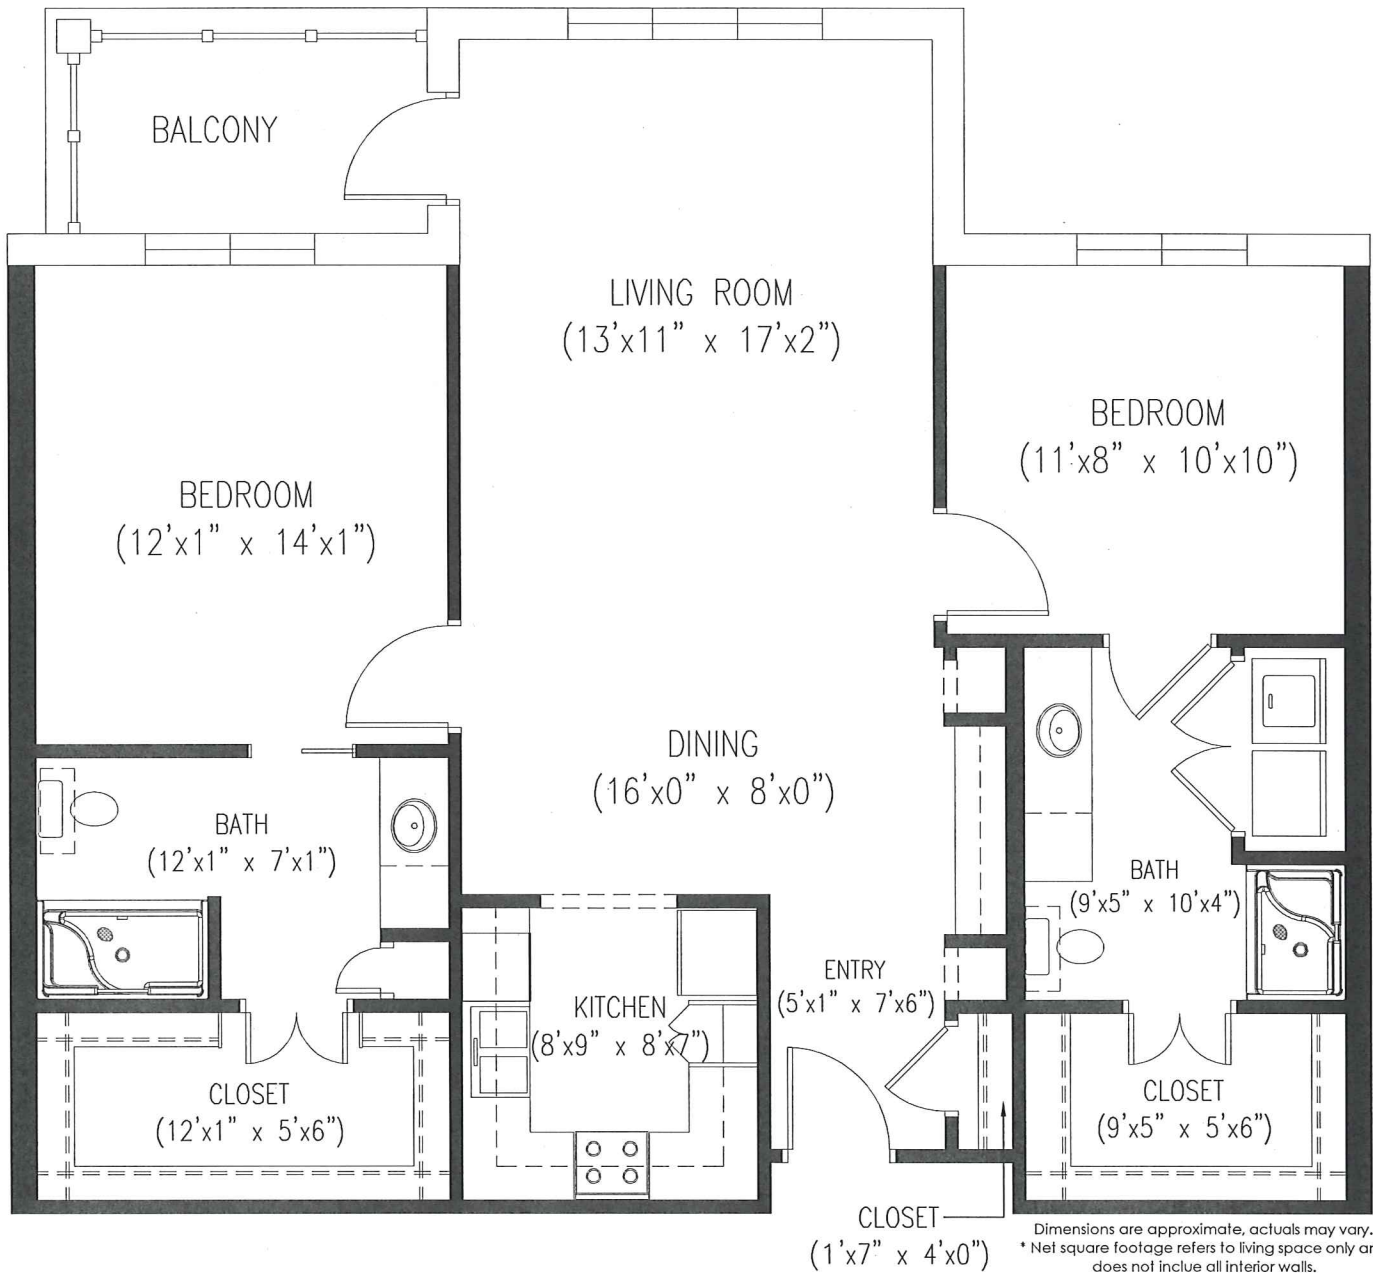

CEDAR (B1)

2 BEDROOM/2 BATH

APPRX. 1,077 SQ. FT.

Dimensions are approximate, actuals may vary.
* Net square footage refers to living space only and does not include all interior walls.

Timber Springs - For more information please call:
(936) 564-1322 or (800) 940-0411

CEDAR (B1 ALT)

2 BEDROOM/2 BATH
APPRX. 1,069 SQ. FT.

Dimensions are approximate, actuals may vary.
* Net square footage refers to living space only and does not include all interior walls.

Timber Springs - For more information please call:
(936) 564-1322 or (800) 940-0411