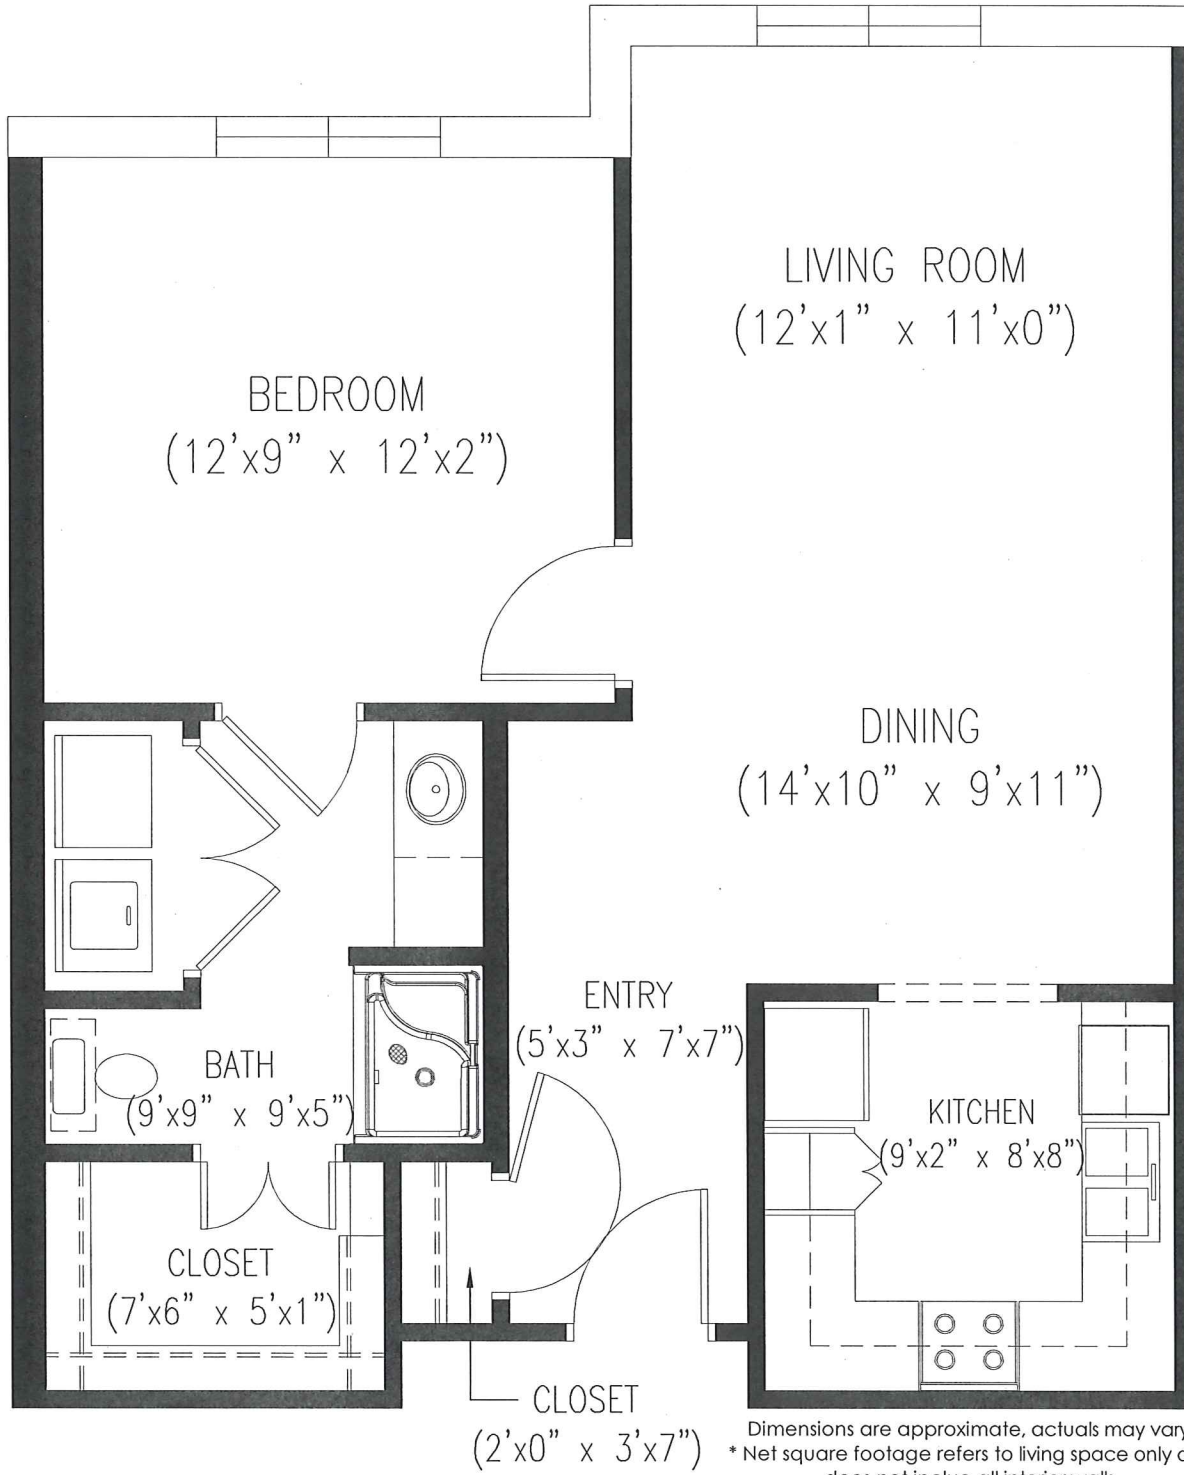

BUCKEYE (A1)

1 BEDROOM/1 BATH

APPRX. 691 SQ. FT. *

Dimensions are approximate, actuals may vary.
* Net square footage refers to living space only and does not include all interior walls.

Timber Springs - For more information please call:
(936) 564-1322 or (800) 940-0411

BUCKEYE (A1 ALT)

1 BEDROOM/1 BATH

APPRX. 662 SQ. FT. *

Timber Springs - For more information please call:
(936) 564-1322 or (800) 940-0411