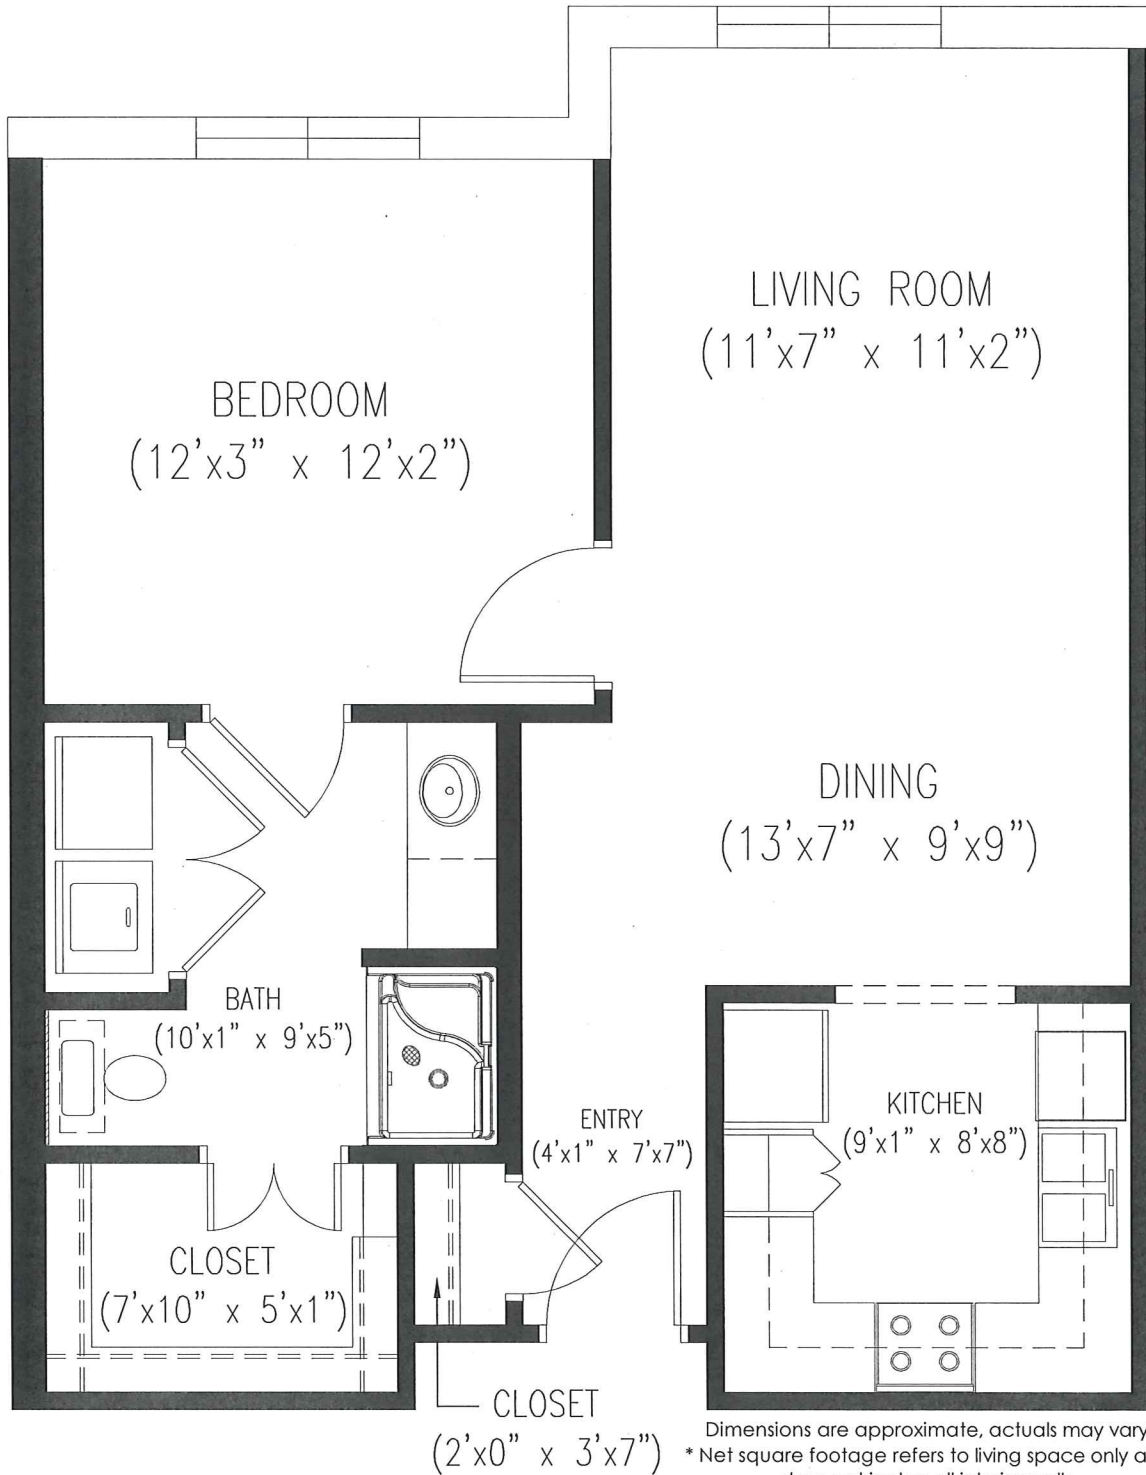

BUCKEYE (A1)

1 BEDROOM/1 BATH

APPRX. 691 SQ. FT. *

Dimensions are approximate, actuals may vary.
* Net square footage refers to living space only and does not include all interior walls.

Timber Springs - For more information please call:
(936) 564-1322 or (800) 940-0411

BUCKEYE (A1 ALT)

1 BEDROOM/1 BATH

APPRX. 662 SQ. FT. *

Timber Springs - For more information please call:
(936) 564-1322 or (800) 940-0411